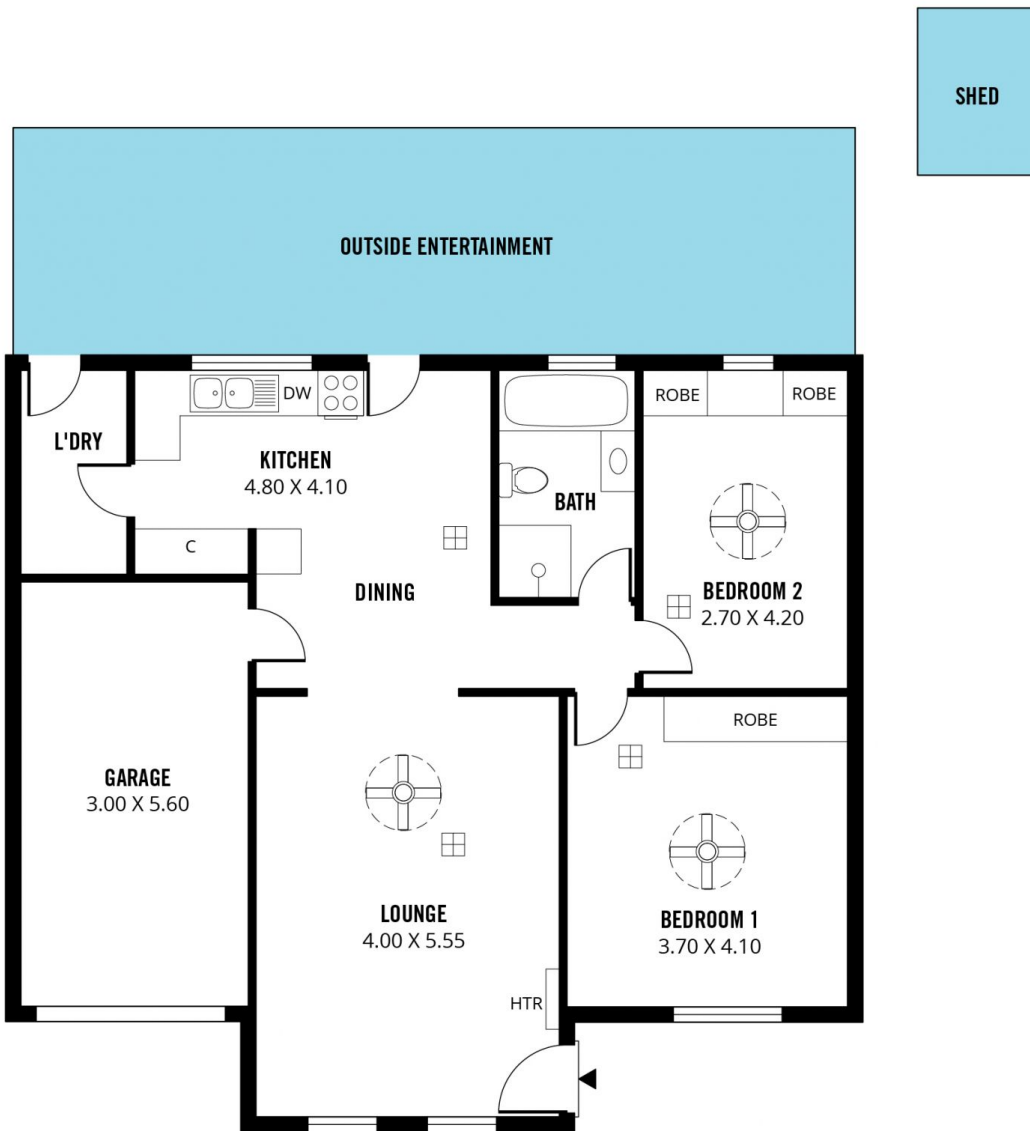

MAGAIN

8/11 Thomas Drive HAPPY VALLEY SA

2  1  2 

Deceptively spacious and absolutely flawless in its styling and finishes, this wonderful home is perfectly positioned in one of Happy Valley's most desirable enclaves.

Graced with high ceilings and sheer elegance throughout, the home offers a very generous formal lounge, with an abundance of natural light and attractive outlooks to its bushland setting.

The benchmark raises even higher as you continue through the home, where you will marvel at the absolutely stunning brand new kitchen, complete with high quality stainless steel appliances and dishwasher, plus lots of storage and benchspace.

Scale in metres. This drawing is for illustration purposes only. All measurements are approximate and details intended to be relied upon should be independently verified.

Produced by **The Fotobase Group**