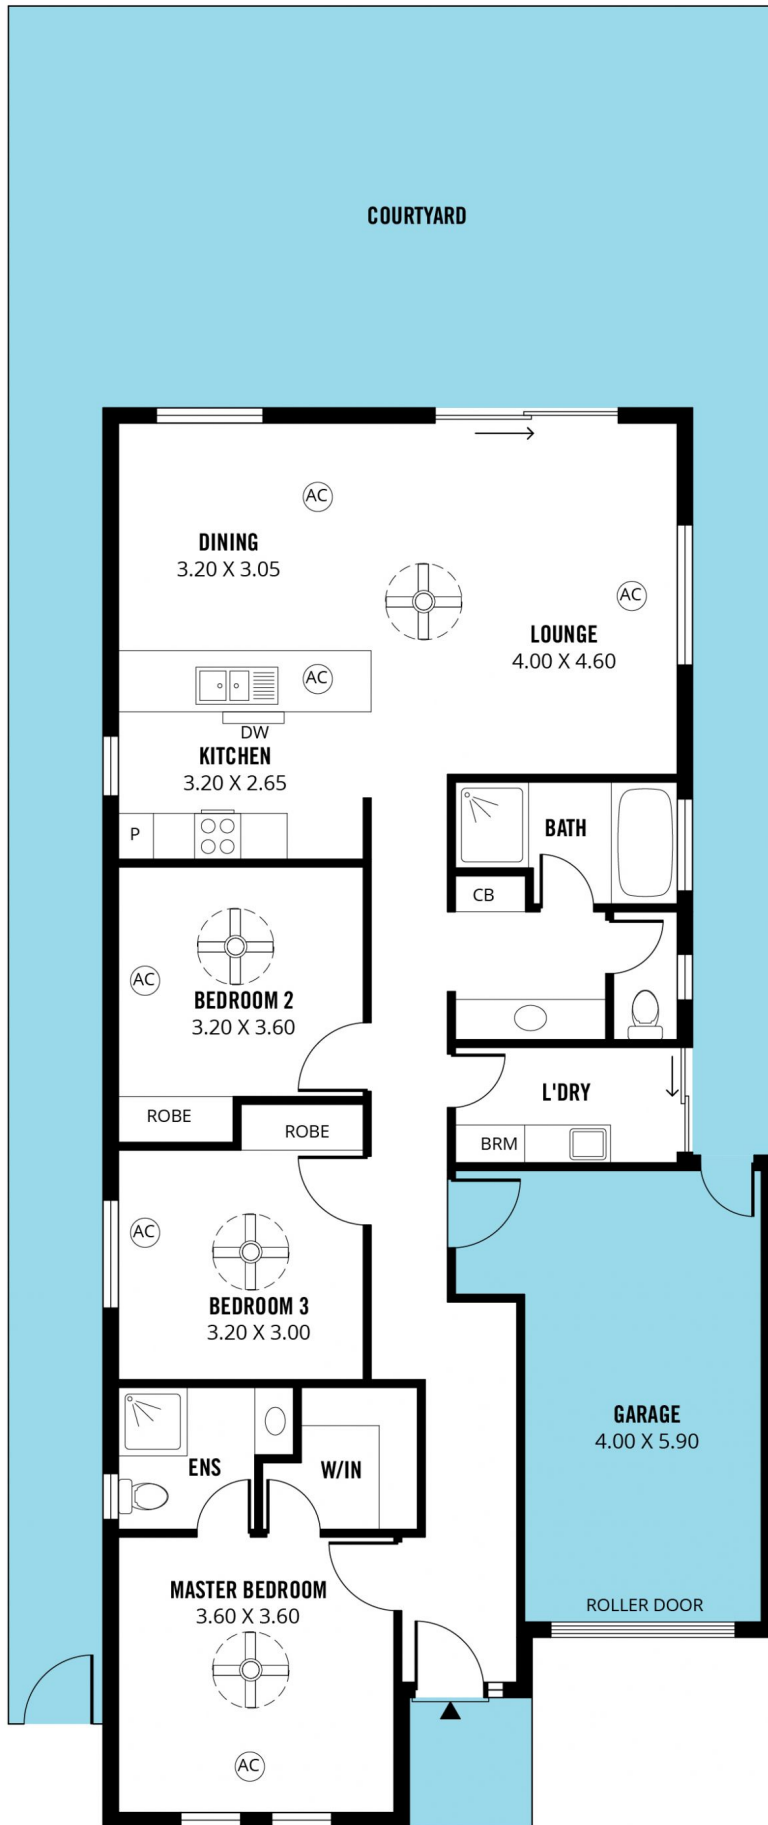

As you enter the property you will be greeted with a warm homely feel. The master suite located at the front features both a walk in robe and an ensuite. Bedrooms two and three are both a great size and feature built in robes.

As you move through the home you are welcomed by the spacious family area that flows into the large kitchen with

[For full version visit the website](https://www.magain.com.au/property/2-knot-court-seaford-meadows-sa/8433368)

**Type** : House  
**Building Size** : 15 sqm  
**Land Size** : 270 sqm  
**View** : <https://www.magain.com.au/property/2-knot-court-seaford-meadows-sa/8433368>

Scale in metres. This drawing is for illustration purposes only. All measurements are approximate and details intended to be relied upon should be independently verified. Produced by **The Fotobase Group**