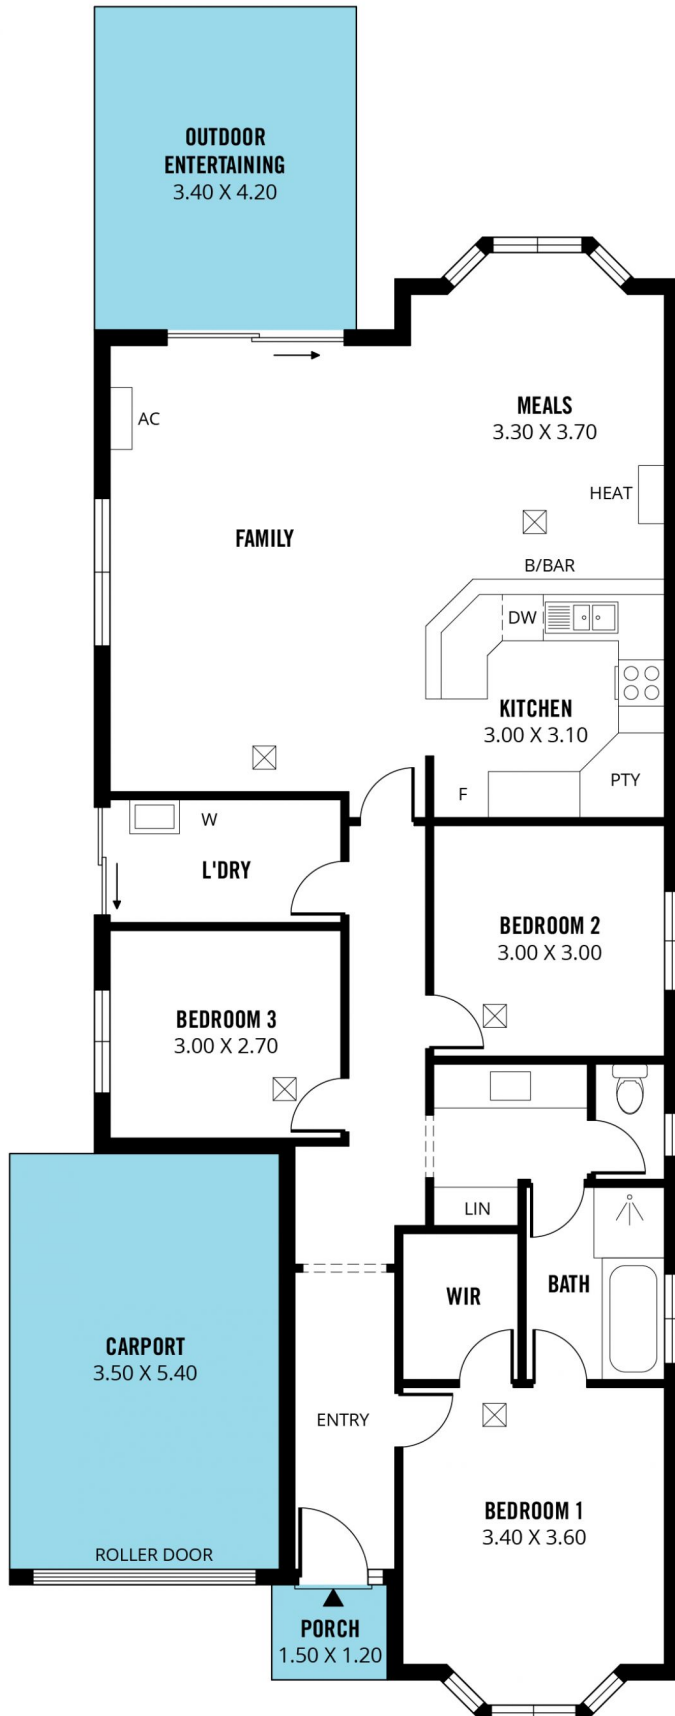

Scale in metres. This drawing is for illustration purposes only. All measurements are approximate and details intended to be relied upon should be independently verified. Produced by **The Fotobase Group**