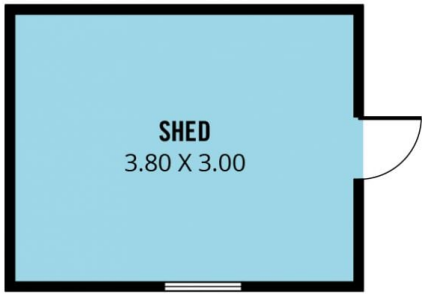

MAGAIN

INTERESTED IN THIS PROPERTY?

Magain have implemented hygiene policies for property viewings.

Please contact the agent to register for appointment times

15 Leane Street HUNTFIELD HEIGHTS SA

3 1 5

Peacefully situated with excellent kerbside appeal, 15 Leane Street is a sure winner for smart first-homebuyers and savvy investors alike.

[For full version visit the website](#)

Type : House
Land Size : 687 sqm
View : <https://www.magain.com.au/property/15-leane-street-huntfield-heights-sa/8433399>

Scale in metres. This drawing is for illustration purposes only. All measurements are approximate and details intended to be relied upon should be independently verified.