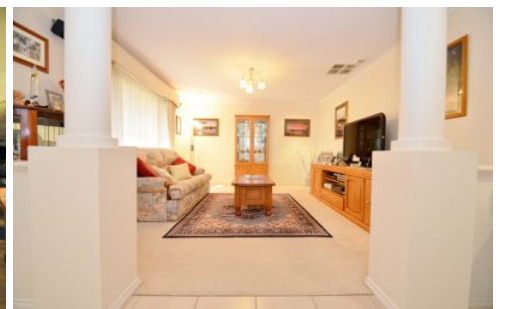

## 47 Riddoch Crescent WOODCROFT SA

4  2  2 

A superbly presented former display home situated within the exclusive Glenloth Estate just meters from beautiful Tangari Regional Park.

The home's design provides excellent use of light and space, with four bedrooms - master with ensuite, walk-in robes and lovely bay window - plus multiple living areas including formal lounge, dining and family areas, plus designated office - or alternatively 5th bedroom.

Excellent decor and colour schemes are a feature throughout, at the hub of the home the large open kitchen features stainless steel appliances and provides a bay window view of a fantastic gable-roof entertaining area, complete with cafe blinds and built to cater for largest of