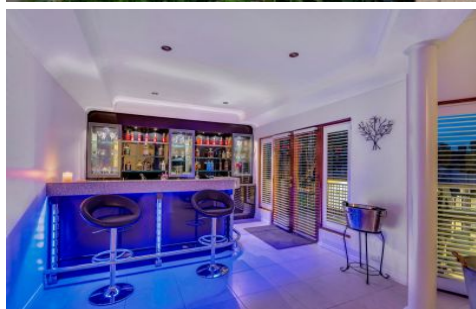

MAGAIN

107 Glendale Avenue FLAGSTAFF HILL SA

5 🏠 2 🚗 4 🚗

Prepare to experience a truly inspirational residence of beautiful and grand proportions, and a credit to its creators.

Offering approximately 350sqm of the highest quality / no expense spared living in Craighburn Estate - one of the souths most prestigious locations - with magnificent outlooks, a wonderful lifestyle awaits you and your family in the form of this remarkable home.