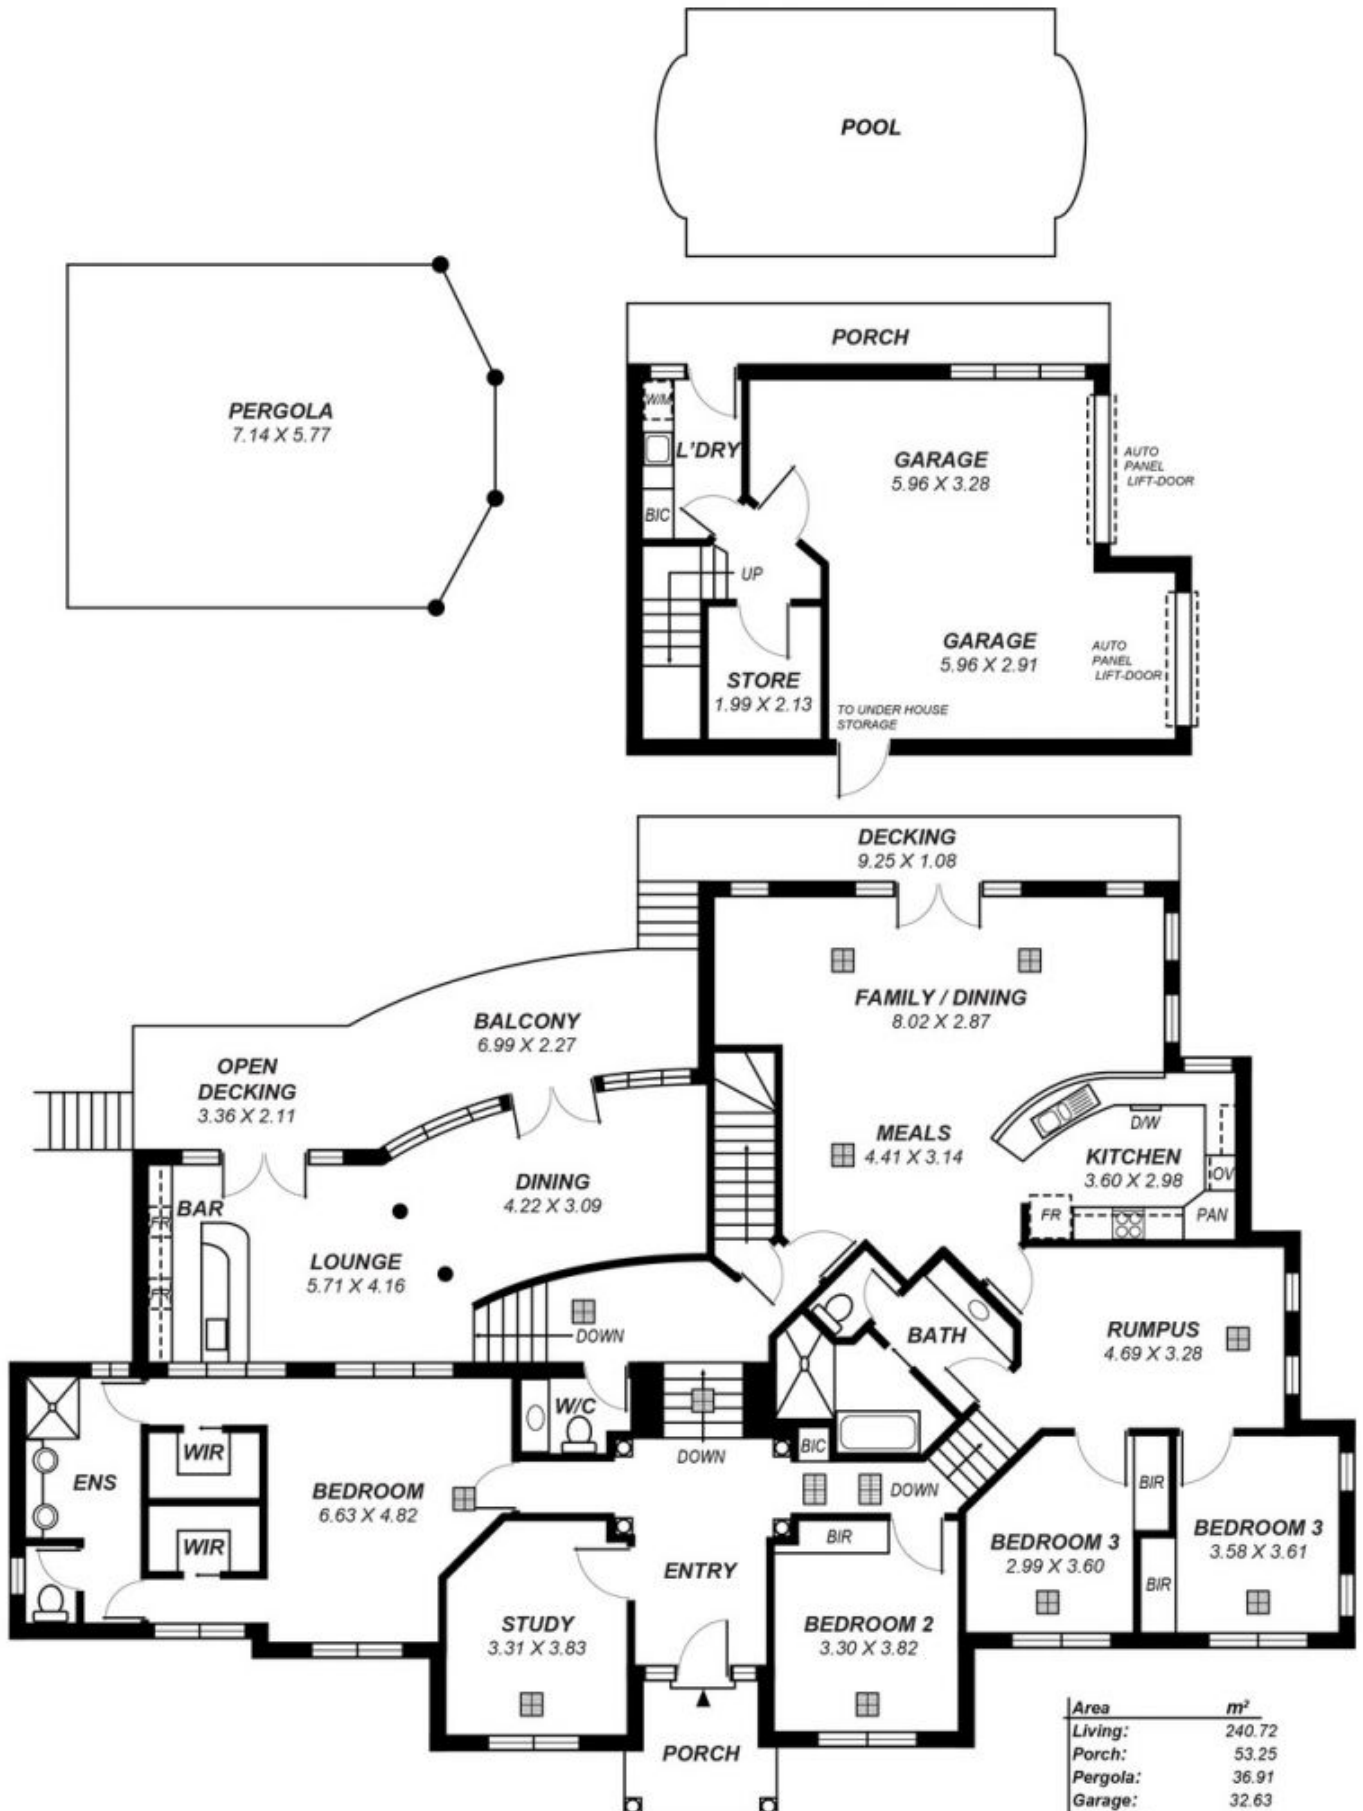

Area	m²
Living:	240.72
Porch:	53.25
Pergola:	36.91
Garage:	32.63
Decking:	17.08
Balcony:	15.87
Total:	396.46

*This drawing is for illustration purposes only .
All measurements are approximate and details intended
to be relied upon should be independently verified.*