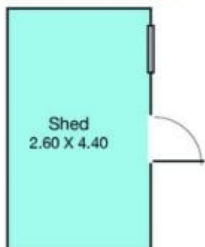

# MAGAIN

14 Township Lane ALDINGA SA

3  2  2 

**Type** : House  
**Building Size** : 21 sqm  
**Land Size** : 898 sqm  
**View** : <https://www.magain.com.au/property/14-township-lane-aldinga-sa/8433662>

**Jemma Turner**  
08 8366 2230

Area	m <sup>2</sup>
Living:	140.71
Store:	6.60
Verandah:	37.68
Garage:	34.81
Shed:	20.44
Entertaining:	49.41
<b>Total:</b>	<b>289.65</b>