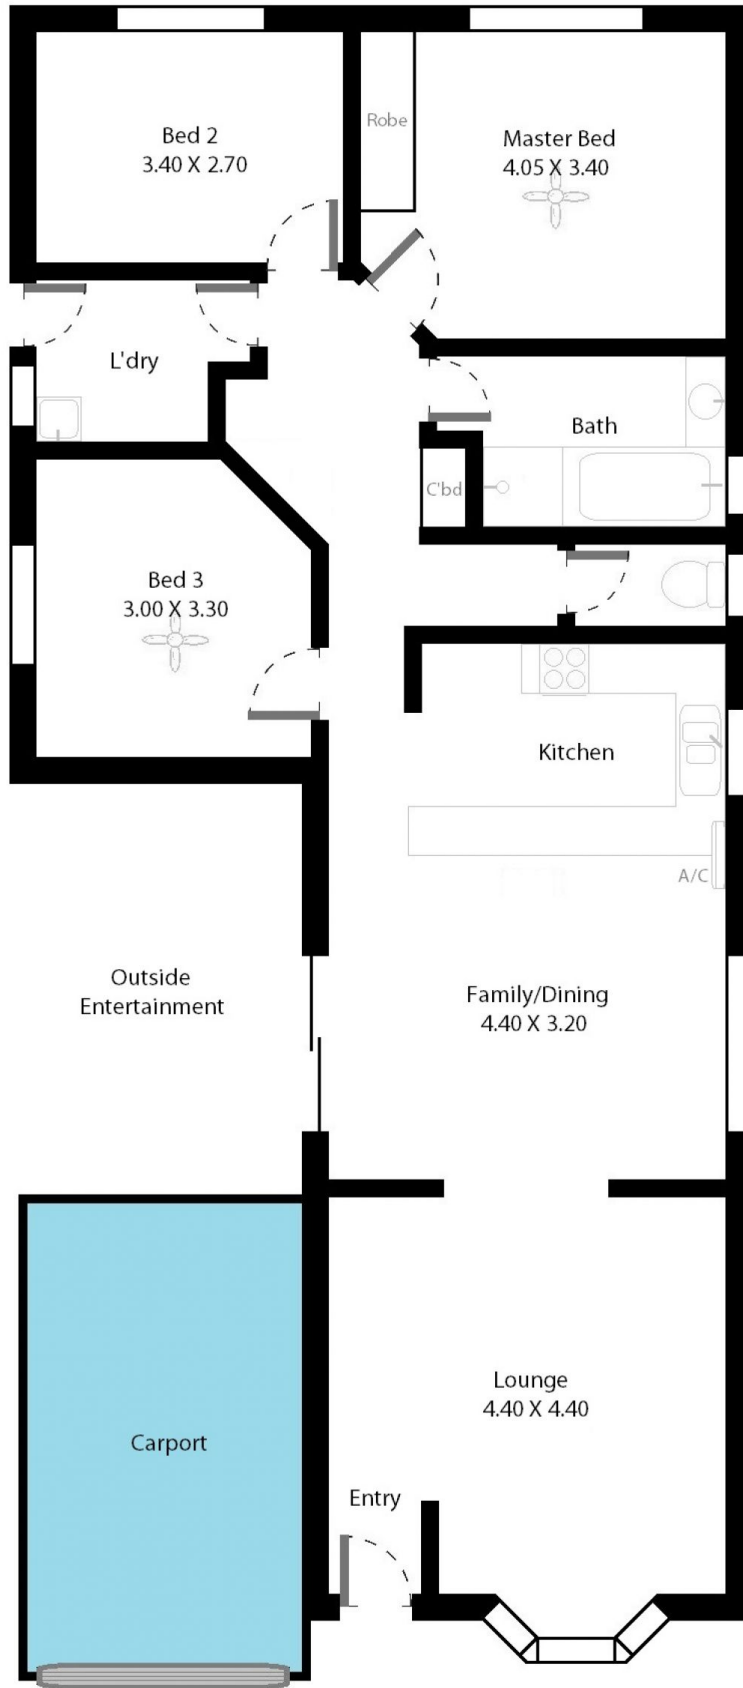

Offering three bedrooms and a spacious formal living area and open plan kitchen & meals area, the home has been freshly painted throughout and also includes brand new carpets to all bedrooms.

Lockup carport under main roof is complemented by attractive patio area and secure, lawned rear gardens.

Neatly presented with reverse cycle air conditioning, the home is also just minutes from Seaford station, making the

Type : House
Building Size : 13 sqm
Land Size : 350 sqm
View : <https://www.magain.com.au/property/8a-maple-court-seaford-sa/8433669>

[For full version visit the website](https://www.magain.com.au)

Unit 2/8 Maple Court Seaford, South Australia.

Picture intended as a reference only. Any specific measurements required should be obtained by an independent surveyor.