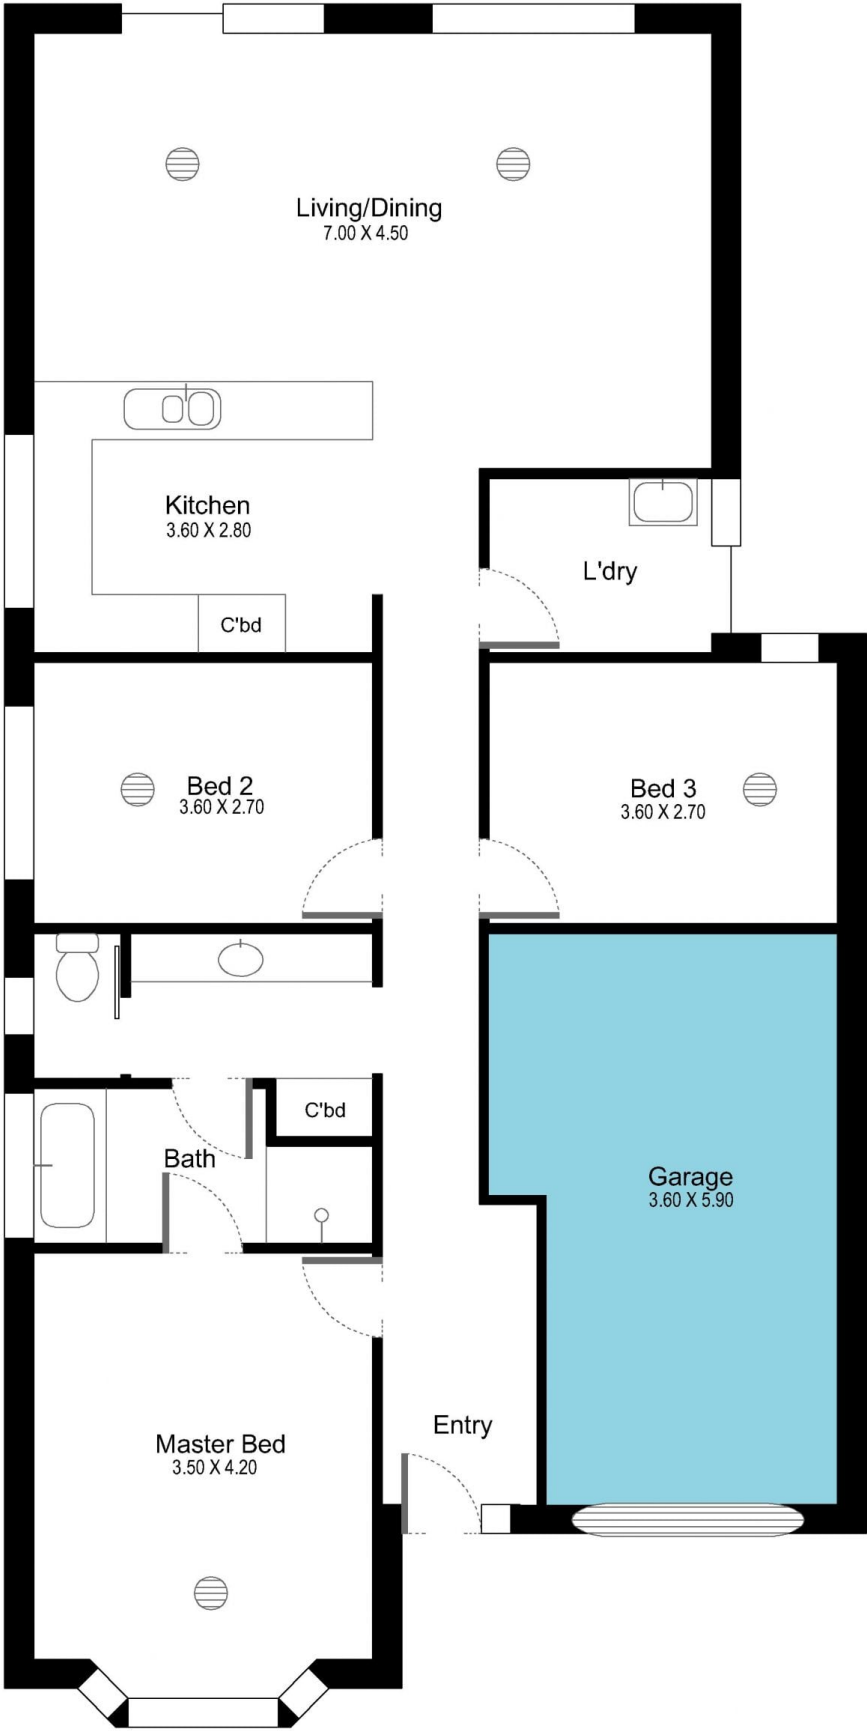

11 Erebus Circuit Morphett Vale, South Australia