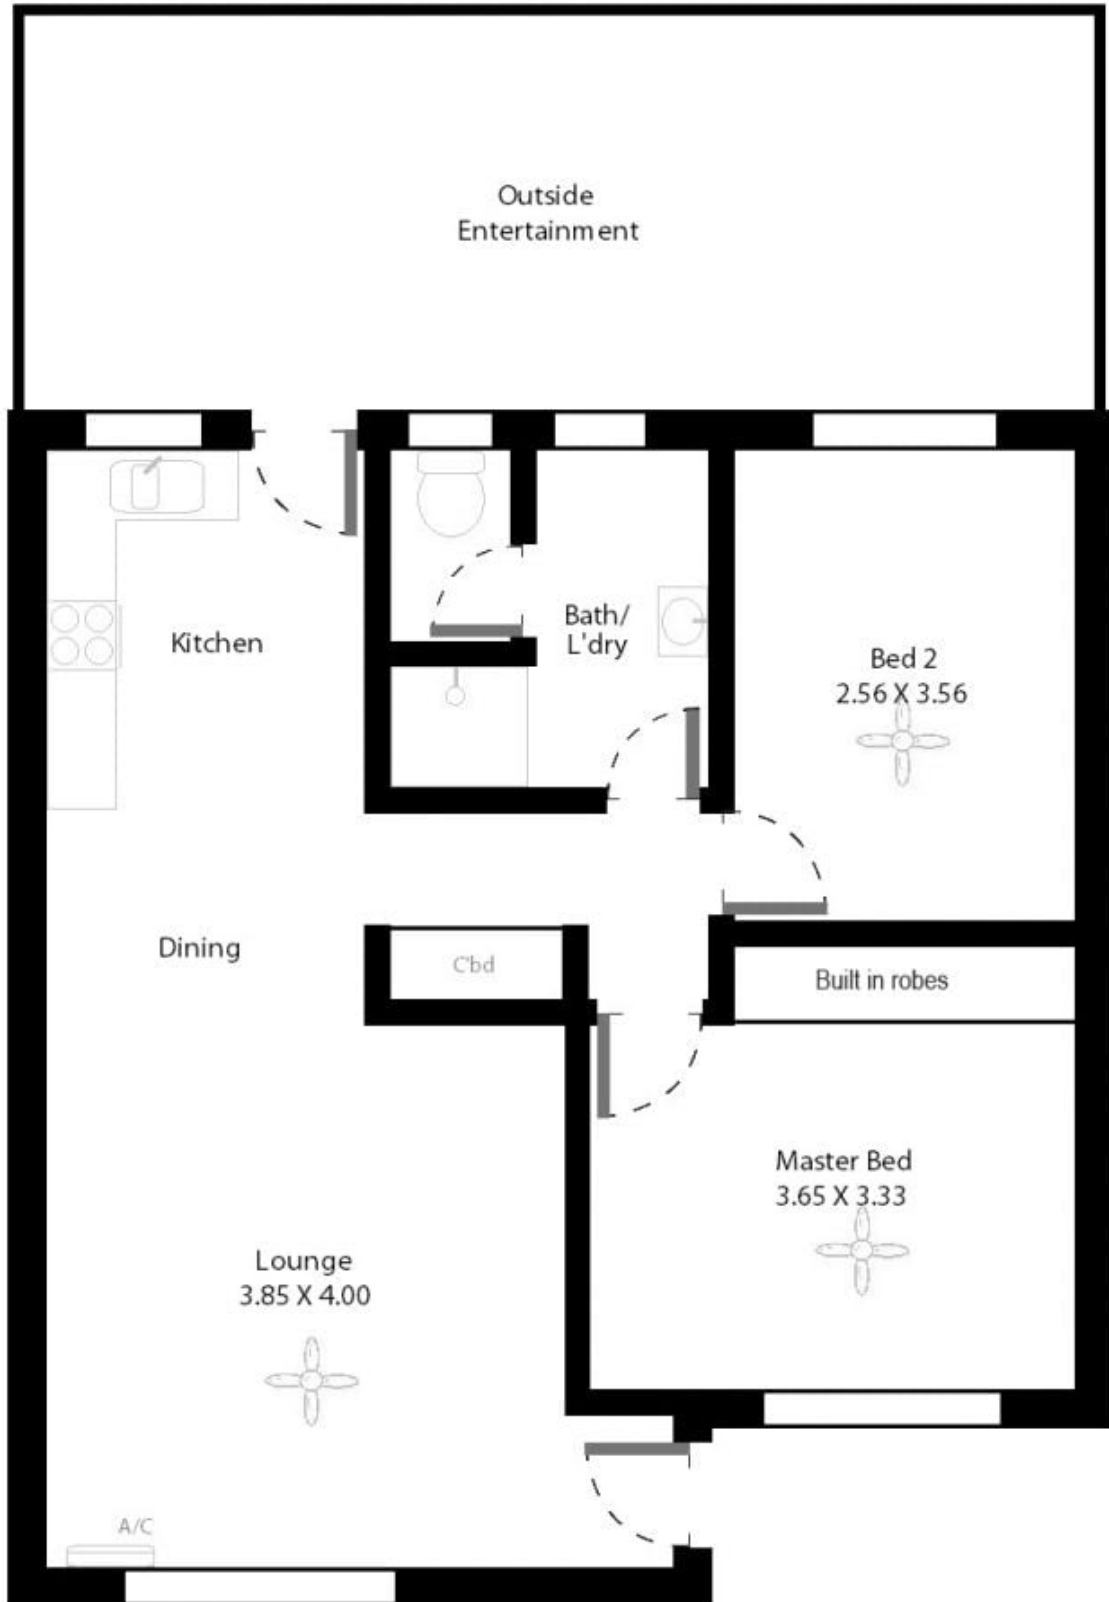

Unit 14/33 Austral Terrace Morphettville, South Australia.

Picture intended as a reference only. Any specific measurements required should be obtained by an independent surveyor.