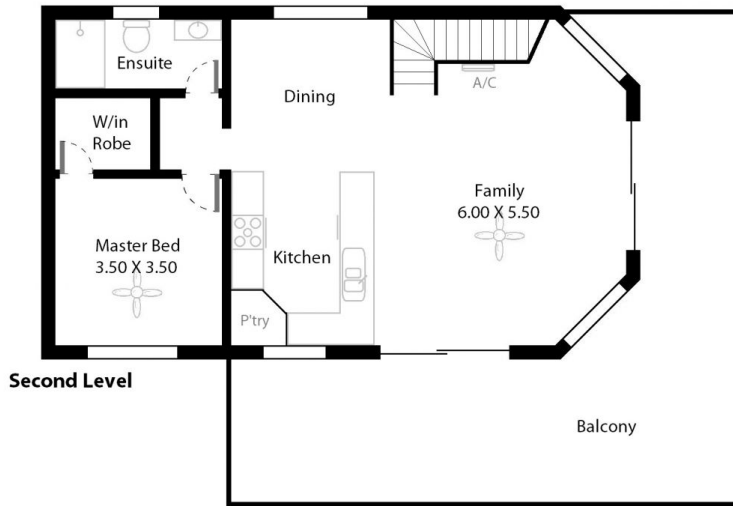

11 George Francis Drive Mount Compass, South Australia.

Picture intended as a reference only. Any specific measurements should be obtained by an independent surveyor.