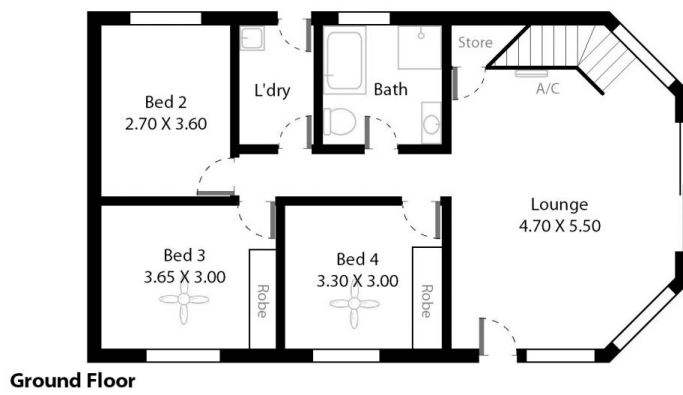

11 George Francis Drive Mount Compass, South Australia.

Picture intended as a reference only. Any specific measurements should be obtained by an independent surveyor.