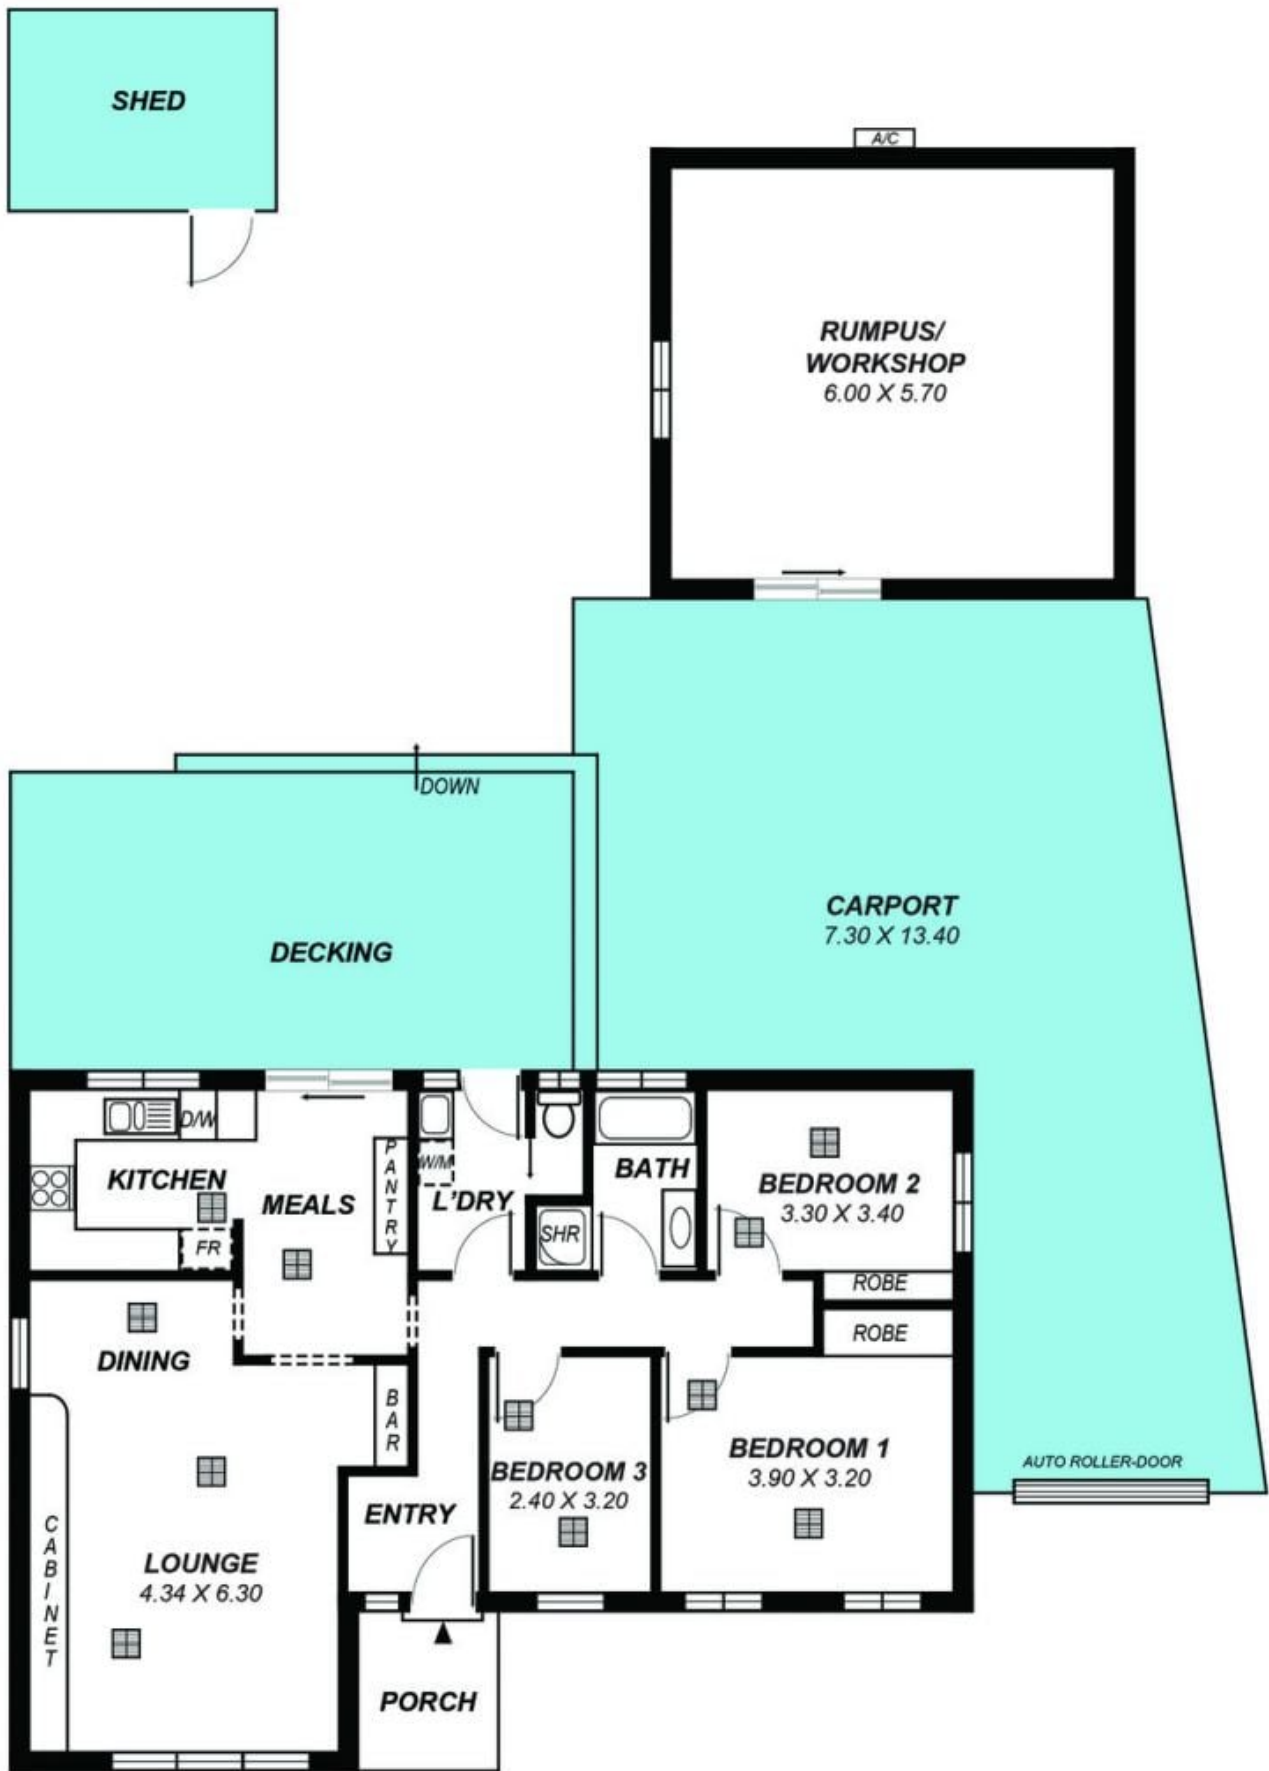

*This drawing is for illustration purposes only .
All measurements are approximate and details intended
to be relied upon should be independently verified.*