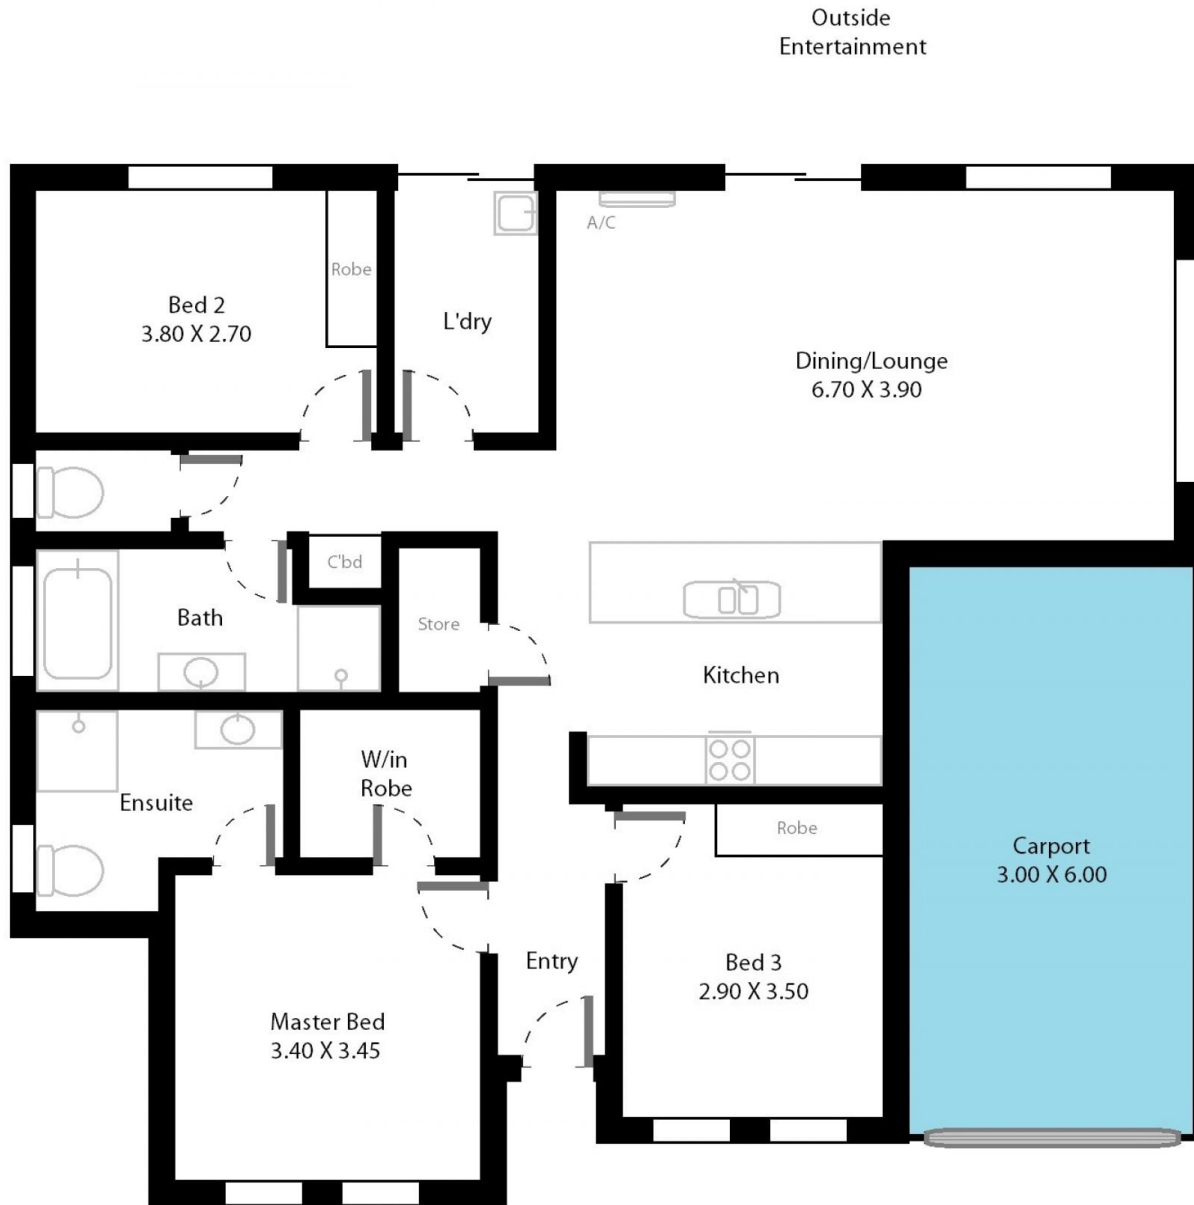

1 Leech Street Seaford Meadows, South Australia.

Picture intended as a reference only. Any specific measurements required should be obtained by an independent surveyor.