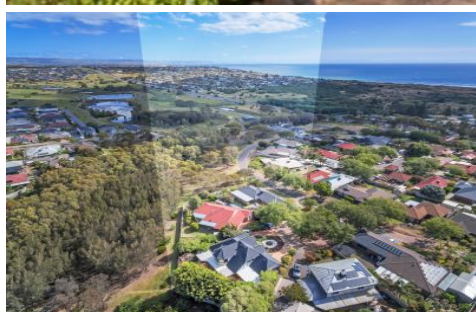

MAGAIN

3 Rum Court SEAFORD RISE SA

4 2 2

Certainly one of the finest homes in the area and in the finest of settings, this masterpiece 'English Manor' home is sited in a small leafy cul-de-sac, its back gate leading out to adjoining wooded parklands and creek.

Majestic from the street, spacious and gracious internally, the home's 254sqm floorplan offers four large bedrooms - including a master suite on the ground level, its grand ensuite featuring a large corner bath. Additional bedrooms all include large built-in robes.

Type : House
Building Size : 27 sqm
Land Size : 779 sqm
View : <https://www.magain.com.au/property/3-rum-court-seaford-rise-sa/8433796>

[For full version visit the website](#)

3 Rum Court Seaford Rise, South Australia.