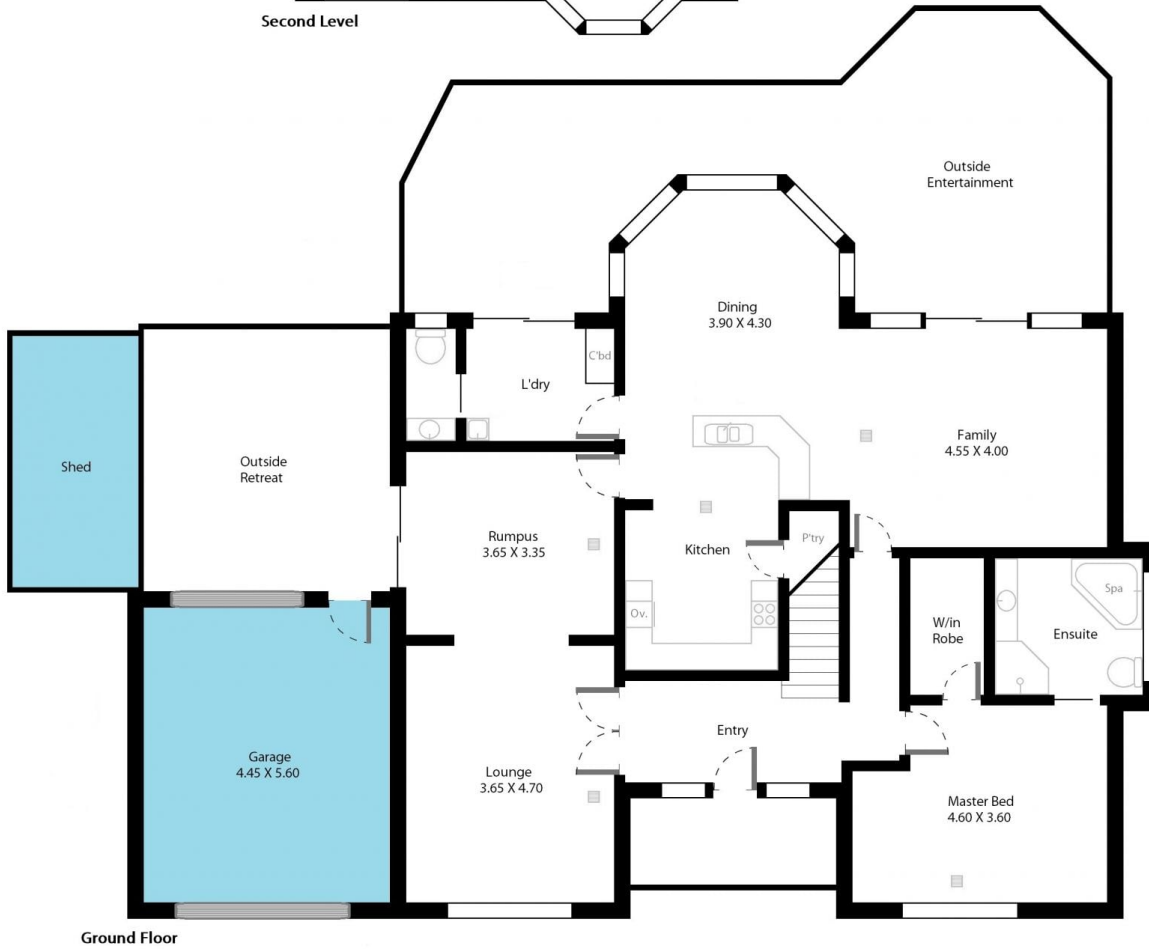

MAGAIN

3 Rum Court SEAFORD RISE SA

4 2 2

Certainly one of the finest homes in the area and in the finest of settings, this masterpiece 'English Manor' home is sited in a small leafy cul-de-sac, its back gate leading out to adjoining wooded parklands and creek.

Majestic from the street, spacious and gracious internally, the home's 254sqm floorplan offers four large bedrooms - including a master suite on the ground level, its grand ensuite featuring a large corner bath. Additional bedrooms all include large built-in robes.

The home boasts multiple formal and informal living areas, offering excellent fixtures and fittings, and providing an abundance of natural light. To the rear of the ground level, an exceptionally spacious kitchen is complemented by

Type : House
Building Size : 27 sqm
Land Size : 779 sqm
View : <https://www.magain.com.au/property/3-rum-court-seaford-rise-sa/8433796>

[For full version visit the website](#)

3 Rum Court Seaford Rise, South Australia.