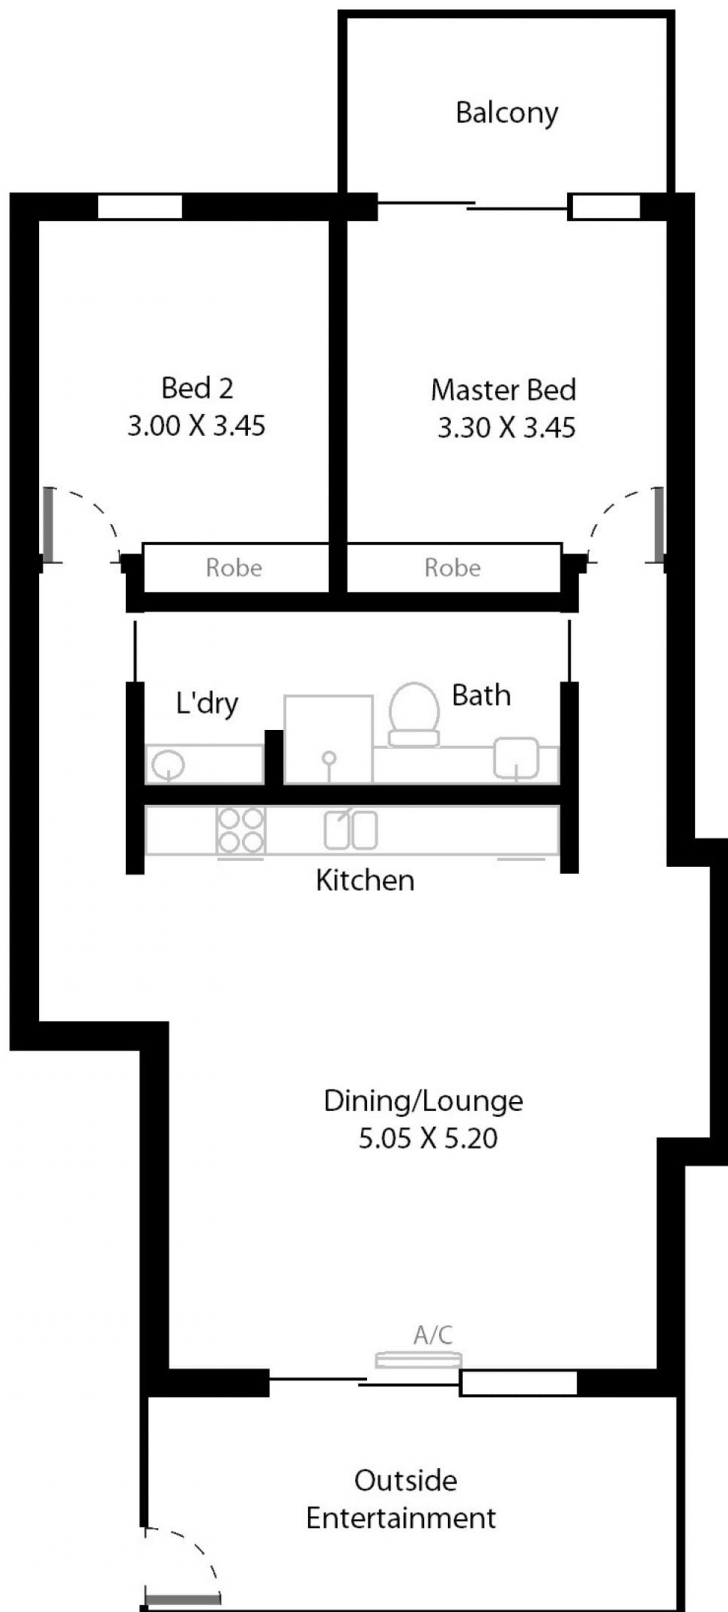

24/8 Trunnel Court Seaford Meadows, South Australia.

Picture intended as a reference only. Any specific measurements required should be obtained by an independent surveyor.