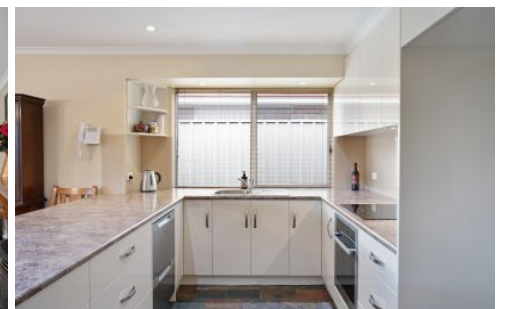

MAGAIN

11 Baume Circuit OLD REYNELLA SA

3  2  2 

Ideally positioned in a quiet cul-de-sac in the sought-after Carews Fields estate, this superbly appointed three bedroom home is sure to impress.

With a high level of kerbside charm and a delightful low maintenance block, the home boasts impeccable decor and has clearly been lovingly maintained throughout. The home comprises three bedrooms - including an elegant and spacious master, complete with pristine ensuite and large walk-in robe.

To the rear of the home, its showpiece open plan living, dining and kitchen will impress - the impressive kitchen featuring quality stainless steel appliances and dishwasher, feature downlighting, plus lots of benchspace and storage.