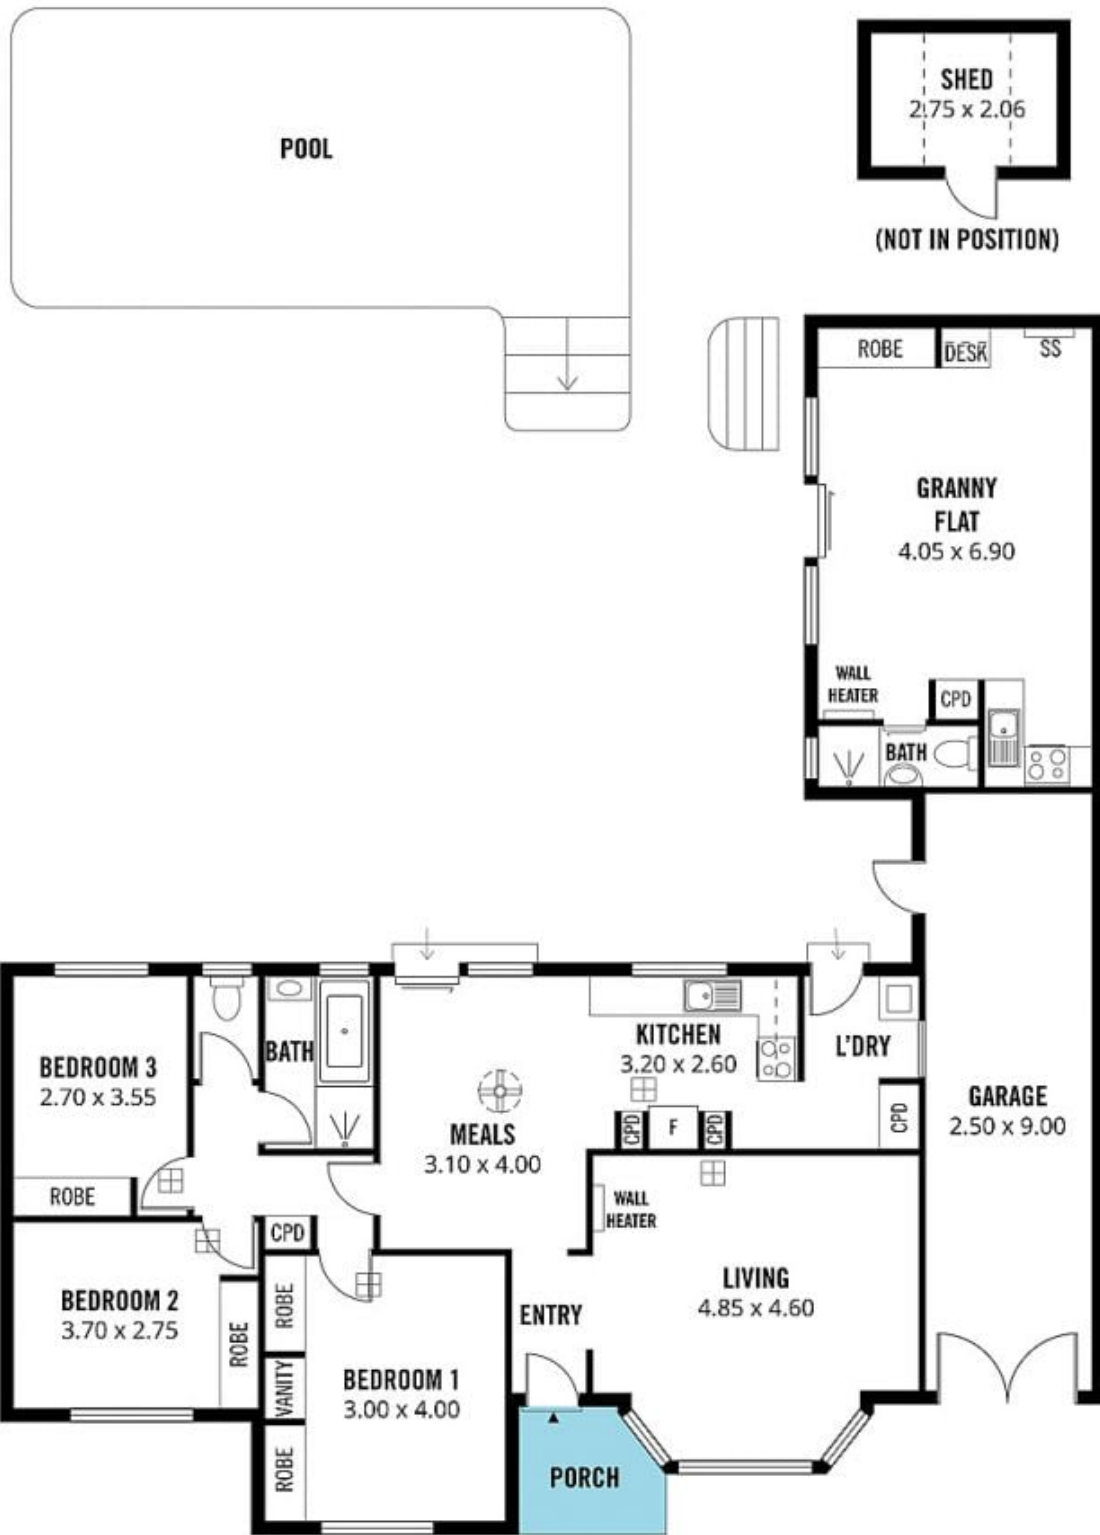

Scale in metres. This drawing is for illustration purposes only. All measurements are approximate and details intended to be relied upon should be independently verified.

Produced by **The Fotobase Group**