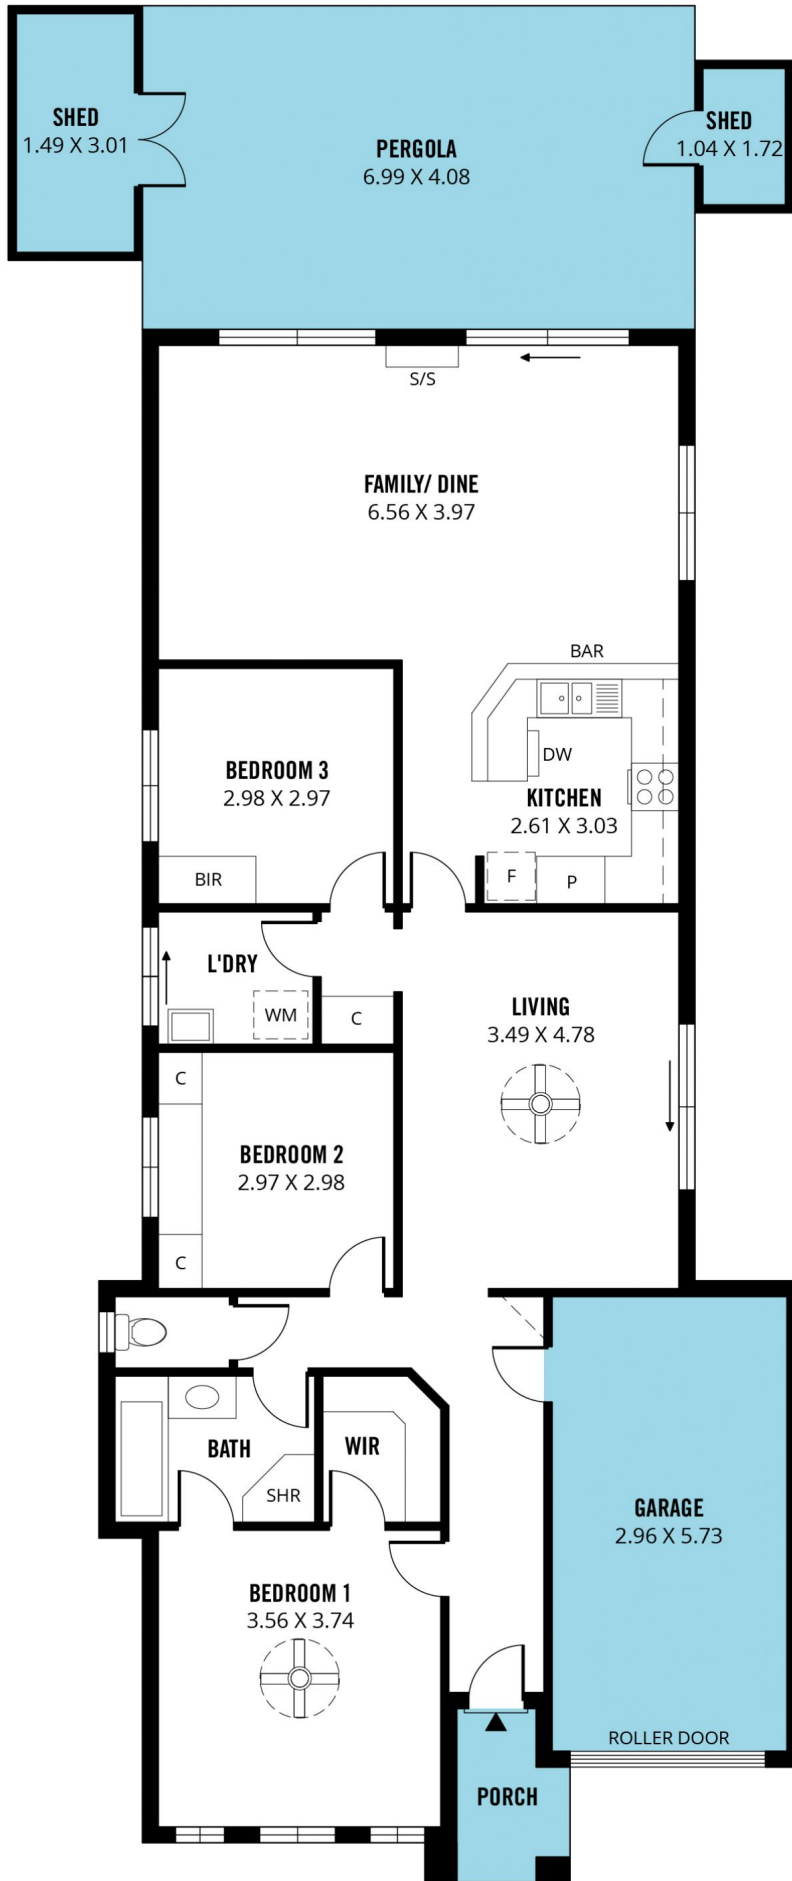

Scale in metres. This drawing is for illustration purposes only. All measurements are approximate and details intended to be relied upon should be independently verified. Produced by **The Fotobase Group**