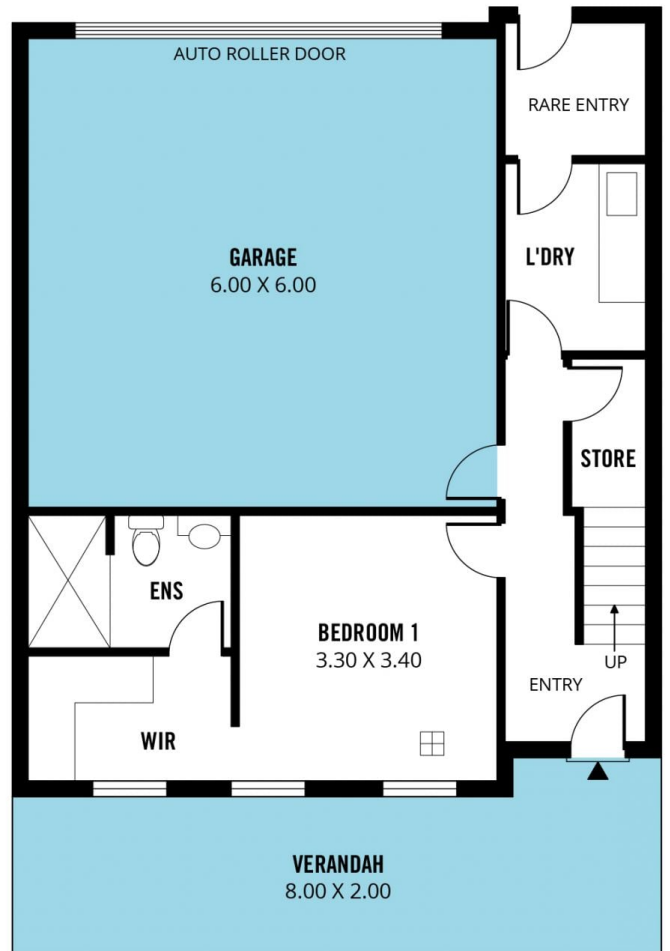

As you enter the property you will instantly fall in love with the gracious decor and homely feel.

The home features three good size bedrooms all with built in robes, the master suite featuring a walk in robe and an ensuite.

Type : House
Building Size : 17 sqm
View : <https://www.magain.com.au/property/6-superior-lane-seaford-meadows-sa/8434049>

Scale in metres. This drawing is for illustration purposes only. All measurements are approximate and details intended to be relied upon should be independently verified.