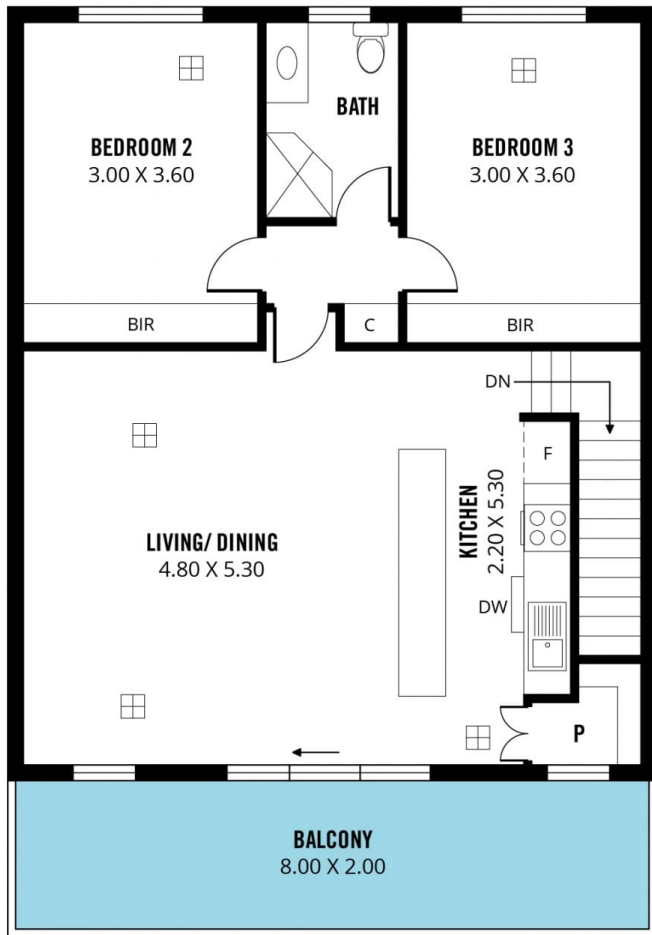

As you enter the property you will instantly fall in love with the gracious decor and homely feel.

The home features three good size bedrooms all with built in robes, the master suite featuring a walk in robe and an ensuite.

Type : House
Building Size : 17 sqm
View : <https://www.magain.com.au/property/6-superior-lane-seaford-meadows-sa/8434049>

Scale in metres. This drawing is for illustration purposes only. All measurements are approximate and details intended to be relied upon should be independently verified.