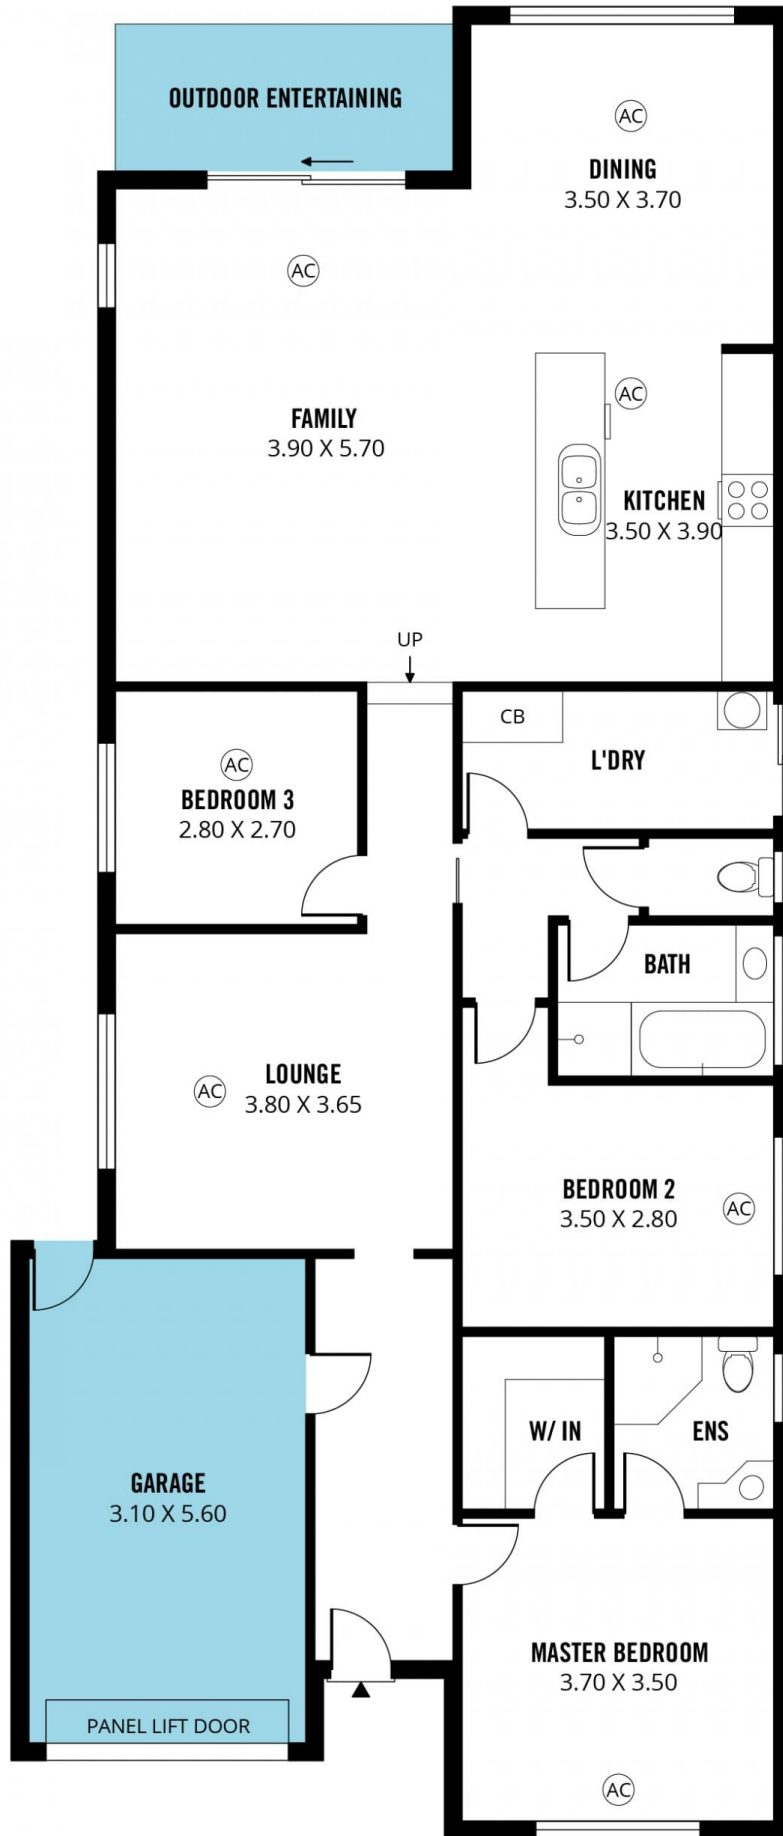

The kitchen is definitely the hub of the home as it features all the modern stainless steel appliances and overlooks the meals and family areas. There is a formal lounge room which is a perfect place to entertain with friends and family or even just a quiet spot to relax after a long day at the office.

All three bedrooms are a great size. The master suite also

[For full version visit the website](https://www.magain.com.au/property/61-prow-drive-seaford-meadows-sa/8434062)

**Type** : House  
**Building Size** : 17 sqm  
**Land Size** : 300 sqm  
**View** : <https://www.magain.com.au/property/61-prow-drive-seaford-meadows-sa/8434062>

Scale in metres. This drawing is for illustration purposes only. All measurements are approximate and details intended to be relied upon should be independently verified.

Produced by **The Fotobase Group**