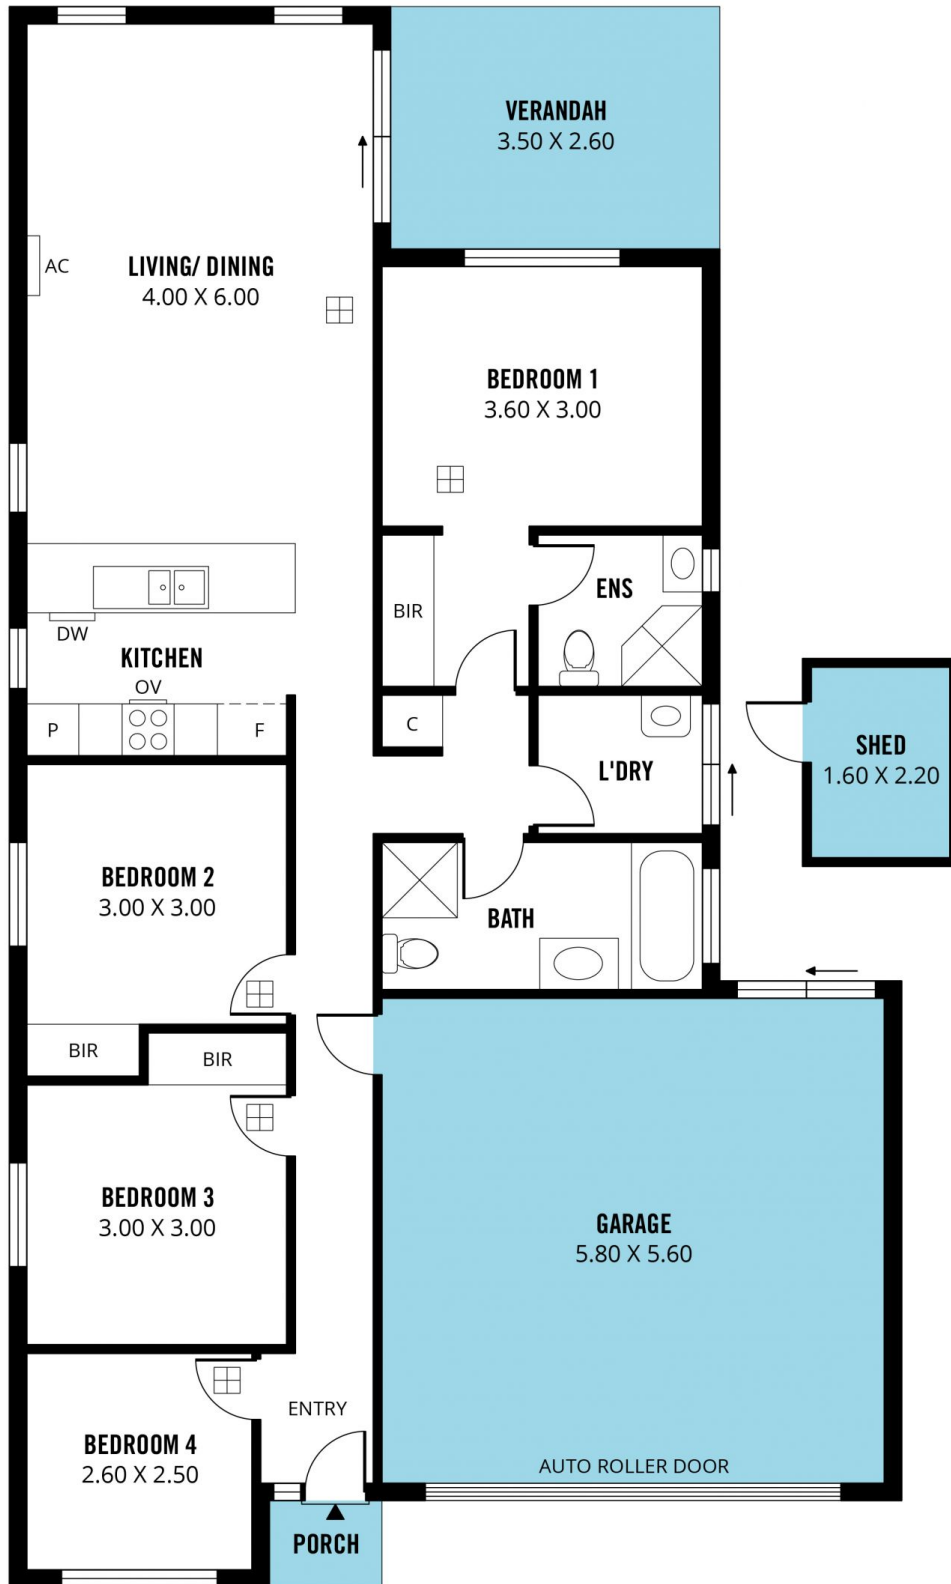

As you enter the property you will be greeted with a warm homely feel. The master suite features both an ensuite and a large built in robe. All four bedrooms are a great size, perfect for the growing family. bedroom four could also be used as a home office.

As you move through the home you are welcomed by the

[For full version visit the website](https://www.magain.com.au/property/28-yarr-crescent-seaford-meadows-sa/8434075)

Type : House
Building Size : 18 sqm
Land Size : 375 sqm
View : <https://www.magain.com.au/property/28-yarr-crescent-seaford-meadows-sa/8434075>

Scale in metres. This drawing is for illustration purposes only. All measurements are approximate and details intended to be relied upon should be independently verified.

Produced by **The Fotobase Group**