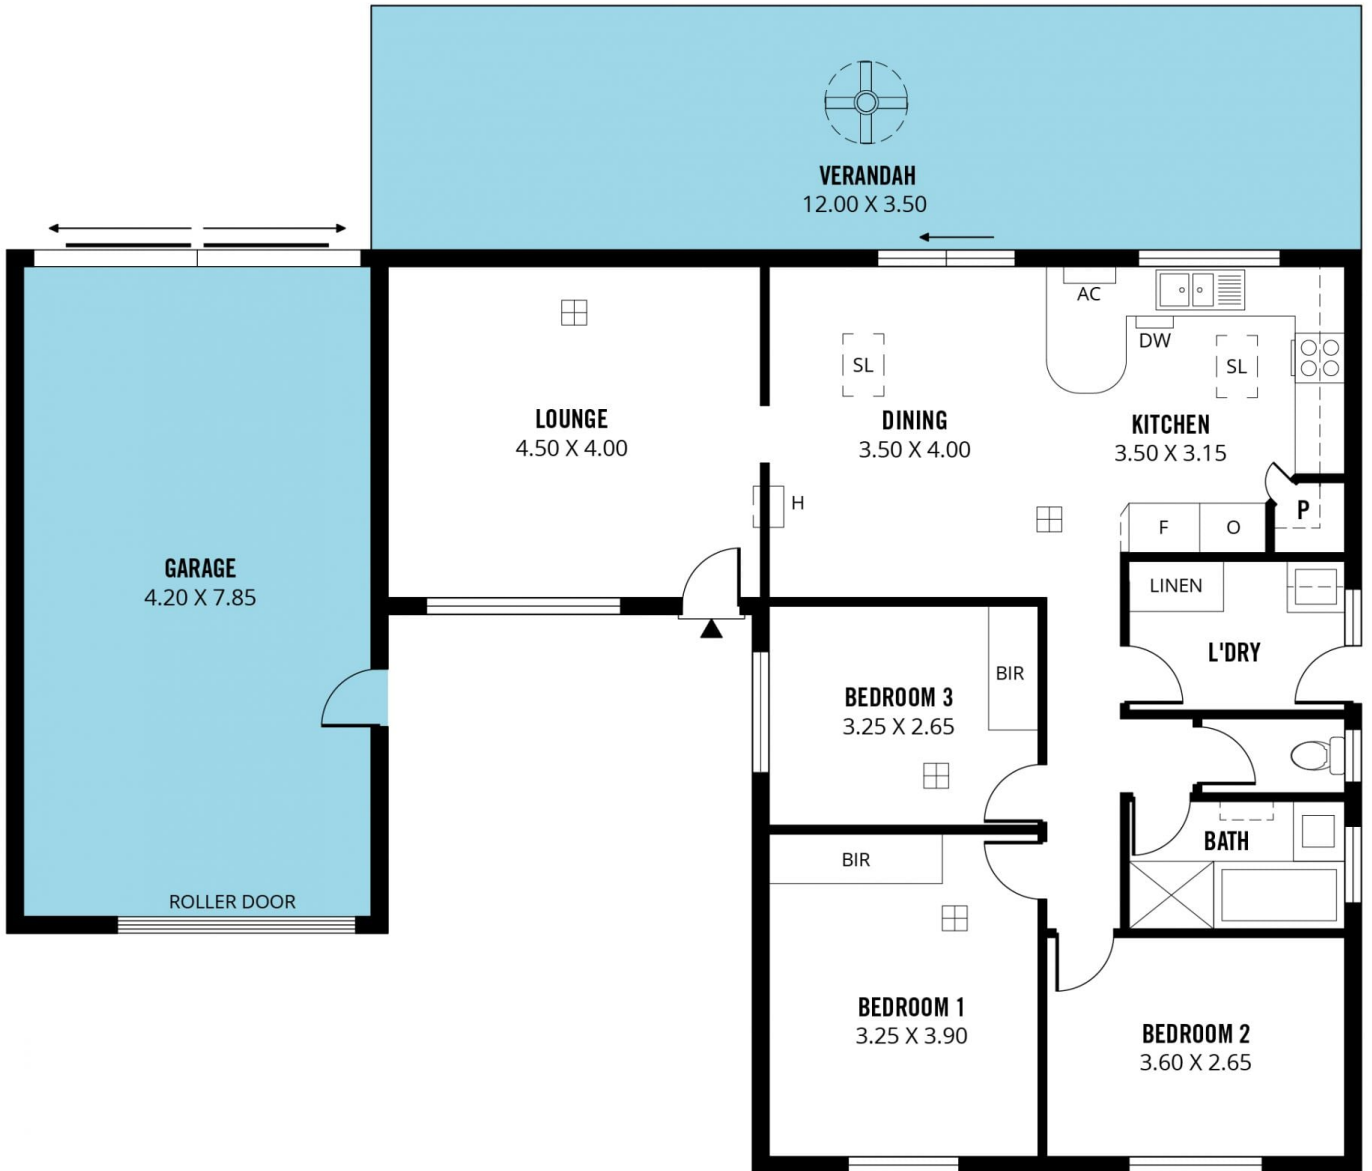

MAGAIN

9 Wellesley Street HUNTFIELD HEIGHTS SA

3  1  1 

This beautiful three bedroom home is perfect for the growing family. As you enter this spacious property you will love the formal lounge located at the front of the home. This is a perfect place to relax and spend quality time with the family.

All three bedrooms are of a good size with bedrooms one and two featuring a built in robe. The kitchen is quite spacious and modern and overlooks the meals area. The property has evaporative cooling throughout and a gas wall heater so you can stay comfortable all year round regardless of the weather.

As you step outside you will love the huge undercover area, perfect for entertaining with friends and family all year

[For full version visit the website](https://www.magain.com.au/property/9-wellesley-street-huntfield-heights-sa/8434085)

Type : House
Building Size : 12 sqm
Land Size : 586 sqm
View : <https://www.magain.com.au/property/9-wellesley-street-huntfield-heights-sa/8434085>

Scale in metres. This drawing is for illustration purposes only. All measurements are approximate and details intended to be relied upon should be independently verified.