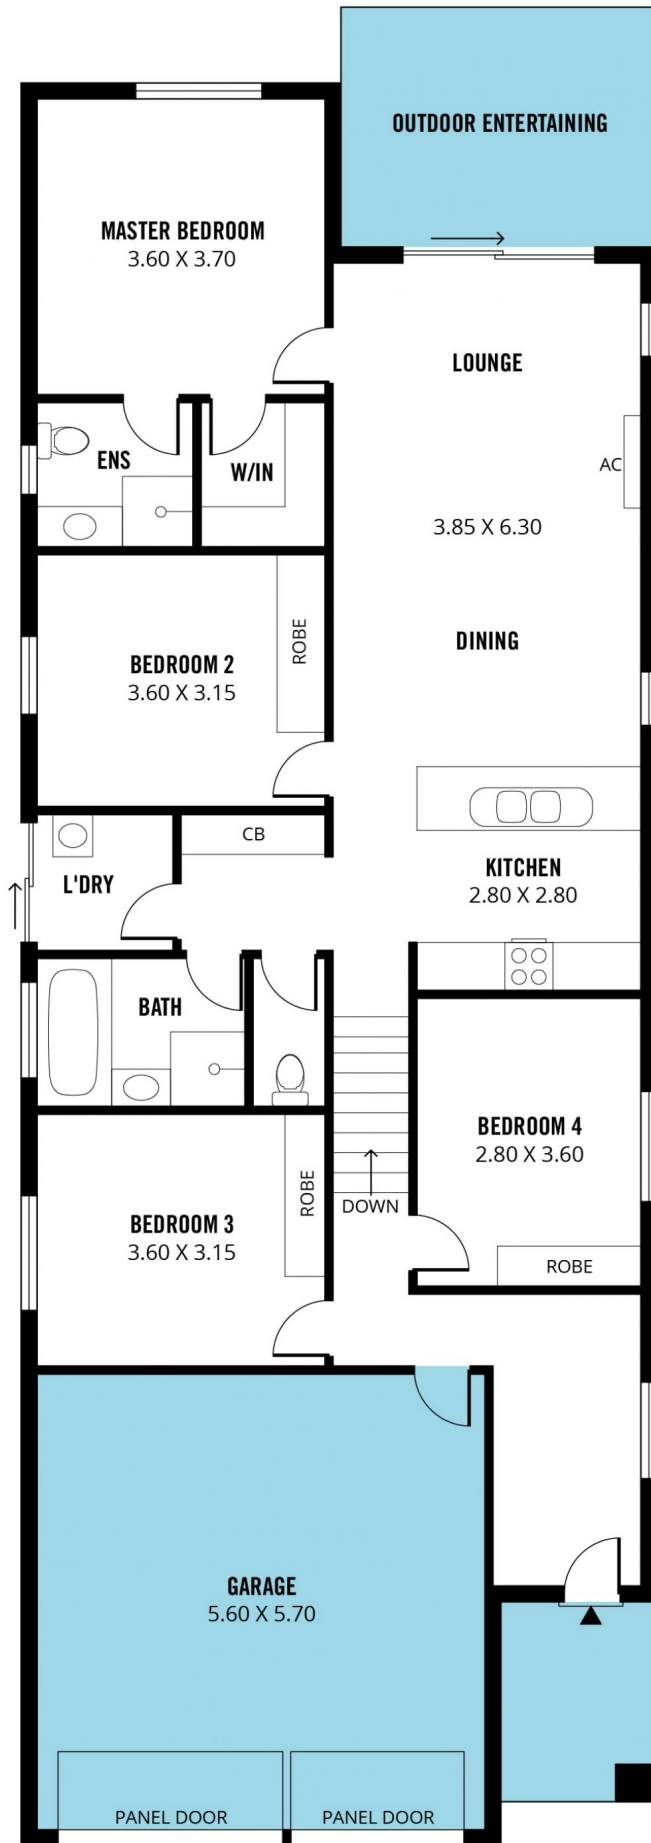

MAGAIN

9 Maplewood Court FLAGSTAFF HILL SA

4  2  4 

Perfectly nestled in a quaint cul-de-sac among other quality homes, this fine family residence offers a wonderful lifestyle in a sought-after position.

With superb kerbside appeal, the home comprises four bedrooms - all with robes, the master including an exquisite ensuite and lovely big window with garden outlooks.

At the home's hub, spacious open plan living, dining and

[For full version visit the website](#)

Type : House
Land Size : 320 sqm
View : <https://www.magain.com.au/property/9-maplewood-court-flagstaff-hill-sa/8434093>

Scale in metres. This drawing is for illustration purposes only. All measurements are approximate and details intended to be relied upon should be independently verified. Produced by **The Fotobase Group**