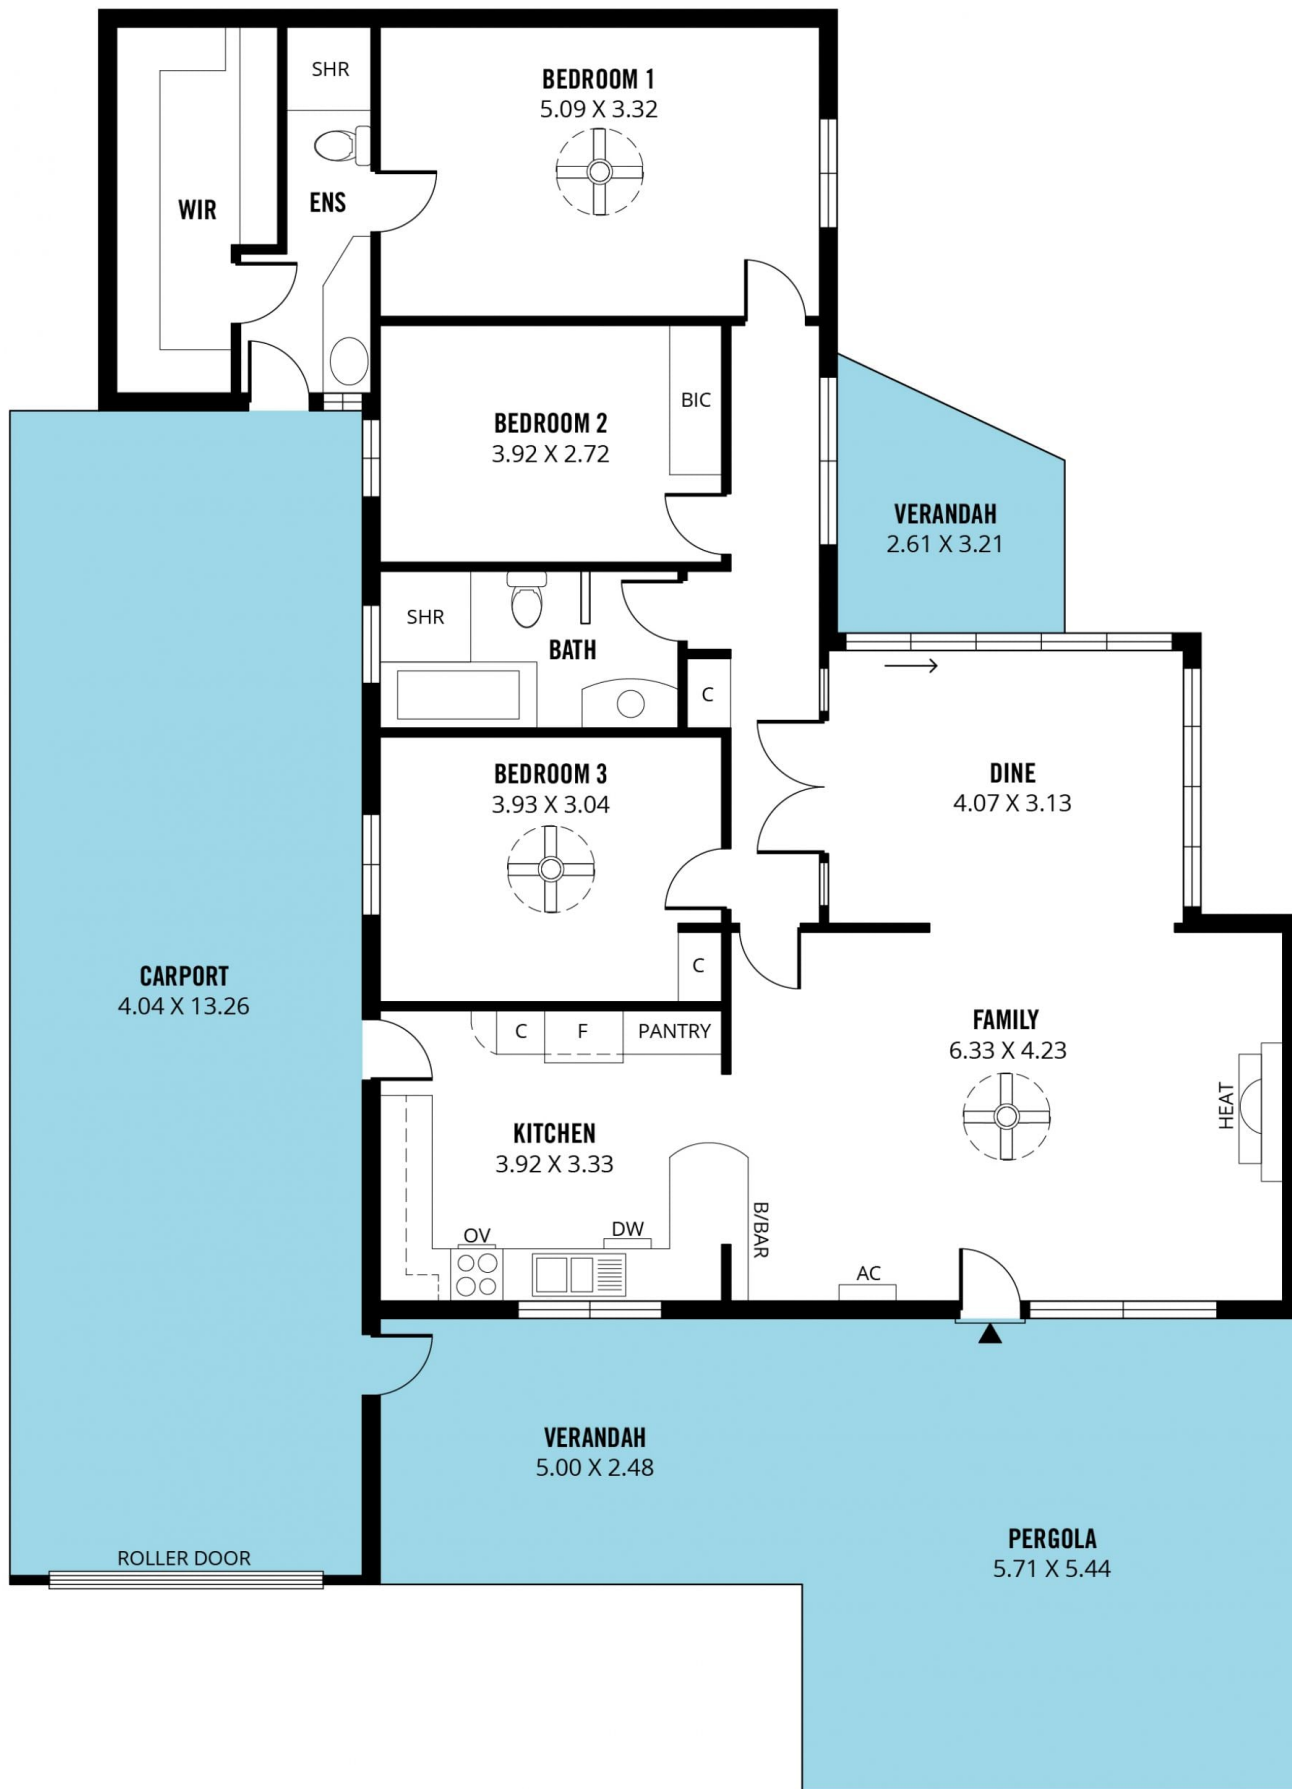

## 22 Robertson Road MOANA SA

3 2 4

Nestled in beautiful Old Survey Moana, less than 5 minutes walk to the stunning swimming beach, the cafes and the Surf Club, this charming double brick home sits comfortably on a corner block of 518m<sup>2</sup>.

Step inside the front door and be impressed by the stunning polished timber floors and plantation blinds across the front windows, taking you through into the kitchen and down the hall to the bedrooms. The home boasts a generous lounge and a spacious kitchen which has been beautifully updated sits adjacent to this, looking out over the rear garden is the family/sunroom a perfect spot for those winter afternoons.

The main bedroom sits at the end of the hall and is of a good size and has an ensuite and also has access to the

**Type** : House  
**Land Size** : 518 sqm  
**View** : <https://www.magain.com.au/property/22-robertson-road-moana-sa/8434134>

**Neil Cole**  
08 8366 2230

[For full version visit the website](https://www.magain.com.au)

Scale in metres. This drawing is for illustration purposes only. All measurements are approximate and details intended to be relied upon should be independently verified. Produced by **The Fotobase Group**