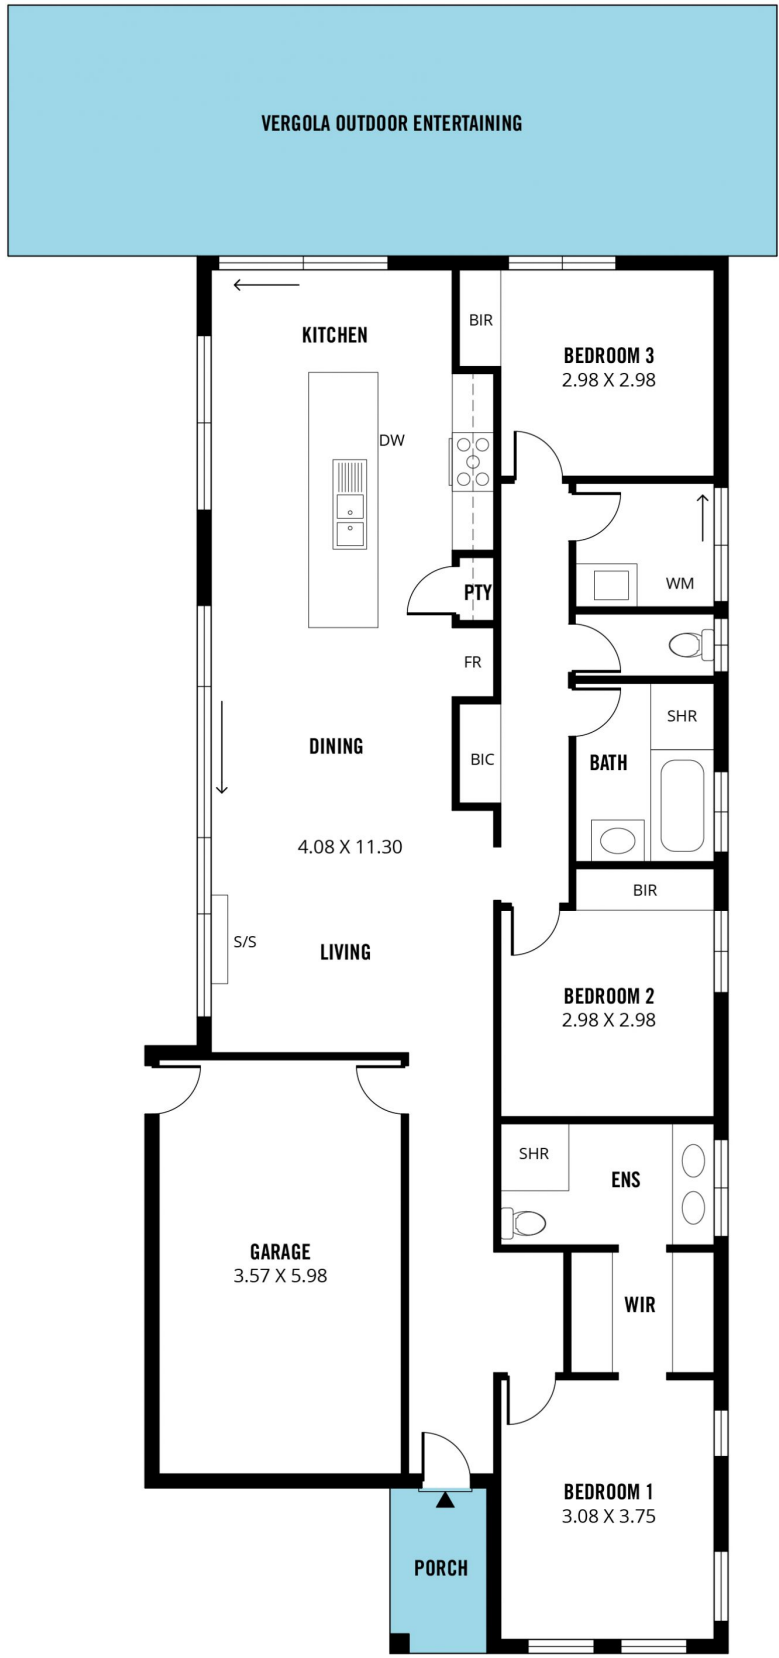

Scale in metres. This drawing is for illustration purposes only. All measurements are approximate and details intended to be relied upon should be independently verified. Produced by **The Fotobase Group**