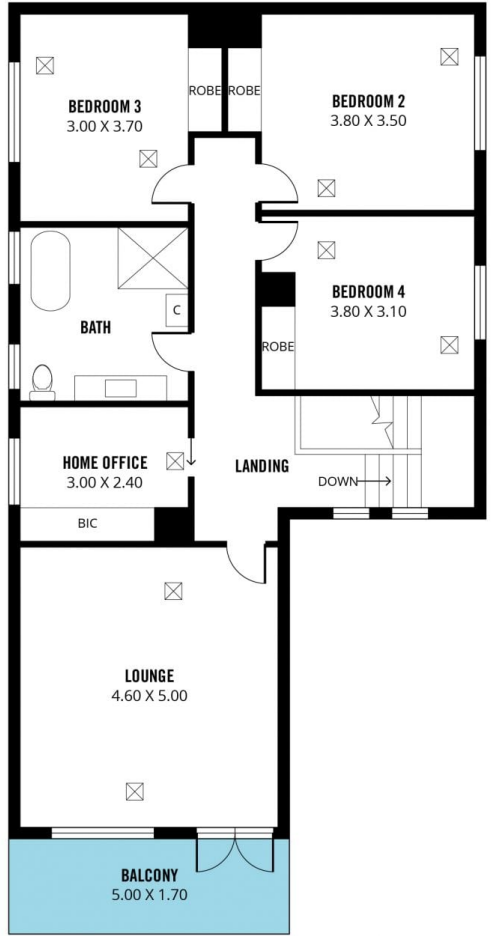

MAGAIN

15 Parkview Circuit SEAFORD RISE SA

4  2  2 

All offers closing 12pm, Wednesday 28/4/21
Price Guide - \$600,000
Please call Cameron Bowes to discuss a viewing time.

Type : House
Building Size : 29 sqm
Land Size : 460 sqm
View : <https://www.magain.com.au/property/15-parkview-circuit-seaford-rise-sa/8434195>

Perfectly positioned upon the high side of the road, this breathtaking home with approx 270sqm of internal living has a commanding street presence and has been sensibly built to make great use of the natural curves of the land, it really needs to be seen to be believed.

[For full version visit the website](#)

DECKING
4.00 X 2.20

UPPER TERRACE

GROUND FLOOR

FIRST FLOOR

Scale in metres. This drawing is for illustration purposes only. All measurements are approximate and details intended to be relied upon should be independently verified.