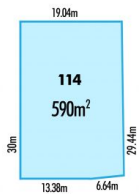

MAGAIN

114 Brooklyn Drive HALLETT COVE SA

Situated only 30mins from the CBD and just moments from excellent schools, Hallett Cove's superb shopping centre, train stations and beautiful coastline - 'Hallett Cove Heights' is a wonderful place for you and your family to call home.

Taking in spectacular uninterrupted vistas across Field River and vast open spaces, this allotment of almost 600sqm with a very generous 20meter frontage will allow you to build the home you desire.

A wonderful lifestyle awaits! More allotments available - contact Denzil Cheesley today for more information on 0422 300 718 / denzil@magain.com.au

Type : Land
Land Size : 590 sqm
View : <https://www.magain.com.au/property/114-brooklyn-drive-hallett-cove-sa/8434250>