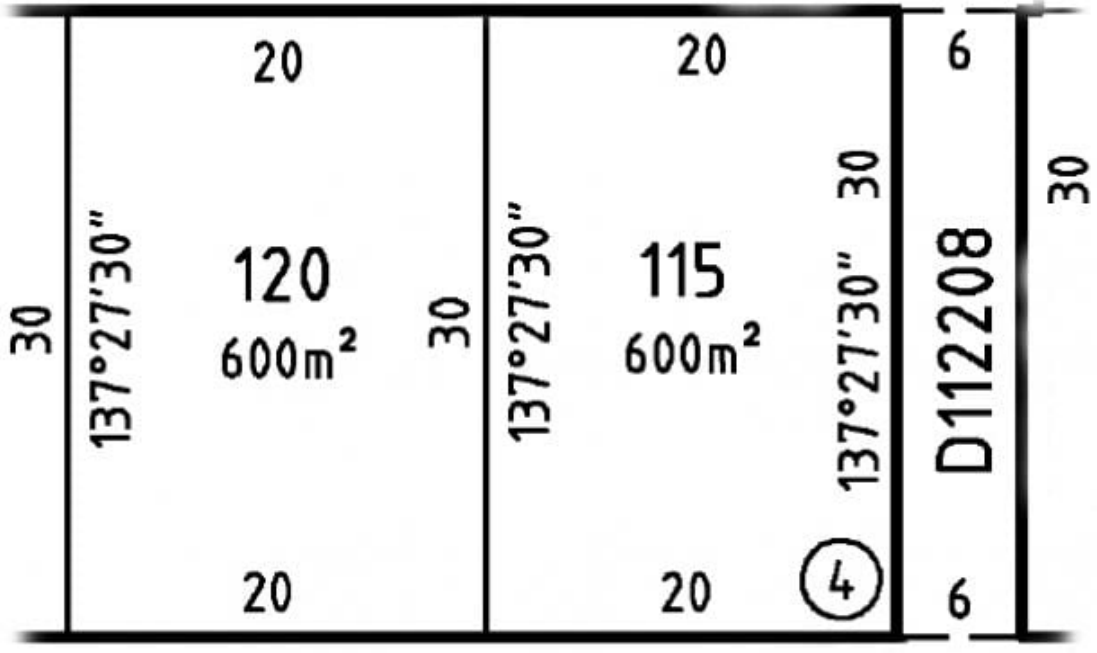

Brooklyn Drive