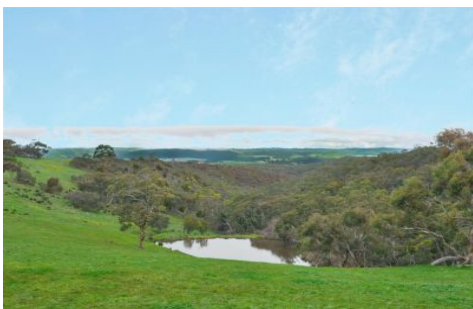

MAGAIN

Lot 1 Mount Magnificent Road MOUNT MAGNIFICENT SA

Opportunities to secure parcels of land like this do not become available very often. Located only an hour's drive from Adelaide, this impressive vacant land is worth serious consideration if you are or have been looking for a small acreage.

Offering mostly flat arable land with multiple potential building sites. The allotment has a 'dog leg' shape and boasts spectacular views over the rear boundary. Power connection is available from the road frontage making this site much easier to build that dream home and create that property that lots of people are searching for.