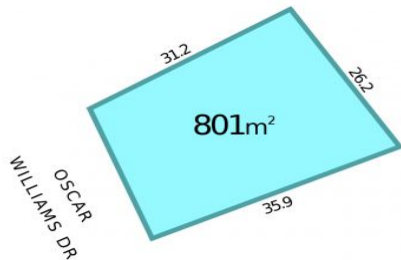

MAGAIN

15 Oscar Williams Drive STREAKY BAY SA

This 801m² allotment located in Blancheport Rise, Streaky Bay, is not only incredible value for money, but is ideally located on the Eastern side of the Estate with uninterrupted views over the bay and into the township.

With full underground services including power, water and telephone connection this is truly the block to consider when building either you're home to live in, invest or holiday in.

Type : Land
Land Size : 801 sqm
View : <https://www.magain.com.au/property/15-osc-ar-williams-drive-streaky-bay-sa/8434290>