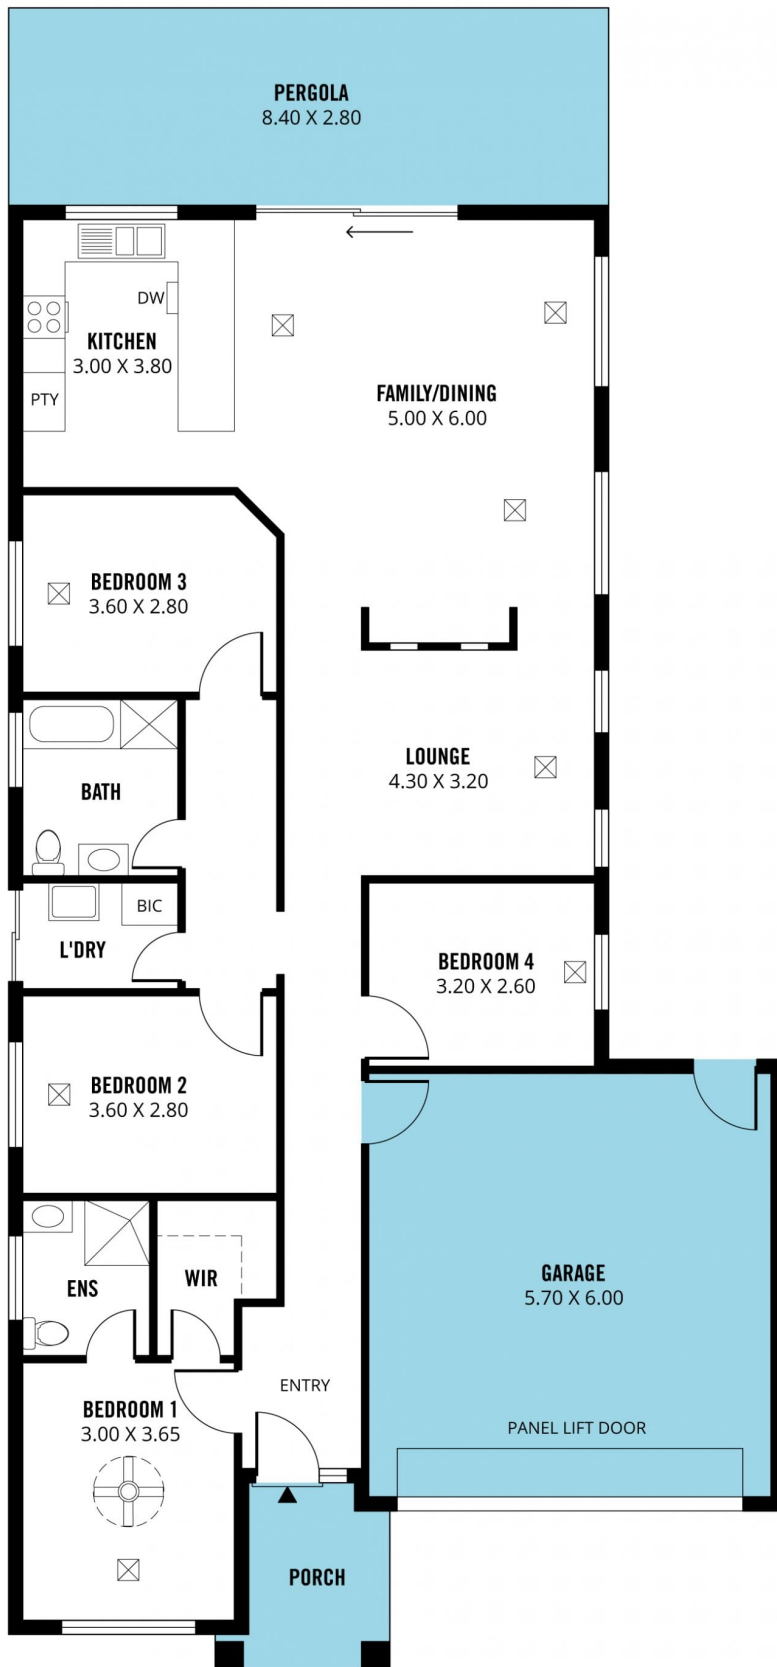

As you enter the home you are sure to fall in love with the spacious entrance hall which flows into the large master suite which features a walk-in robe and ensuite. The property has four large bedrooms all generously sized and

[For full version visit the website](https://www.magain.com.au/property/26-seahaven-way-aldinga-beach-sa/8434440)

Type : House
Building Size : 207 sqm
Land Size : 400 sqm
View : <https://www.magain.com.au/property/26-seahaven-way-aldinga-beach-sa/8434440>

Scale in metres. This drawing is for illustration purposes only. All measurements are approximate and details intended to be relied upon should be independently verified. Produced by **The Fotobase Group**