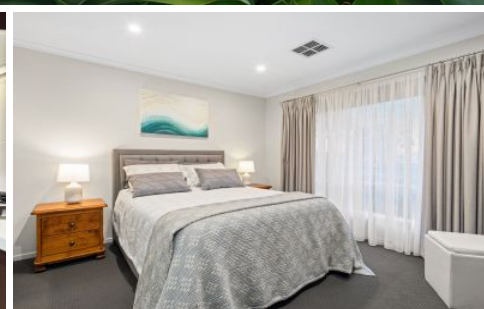

MAGAIN

2 Silver Lane Seaford Meadows SA

3  1  1 

If you are looking for a property for you and your family to create happy memories for many years to come then this is the home for you.

Primely positioned within walking distance of local amenities, would-be purchasers can enjoy a superb lifestyle location with easy access to all the essentials such as shops, schools, transport facilities, and beautiful southern beaches.

As you enter the home you are sure to fall in love with the grand entrance hall that flows into the spacious master suite, which features a walk-in robe and an ensuite, just one of the many luxuries you will find.