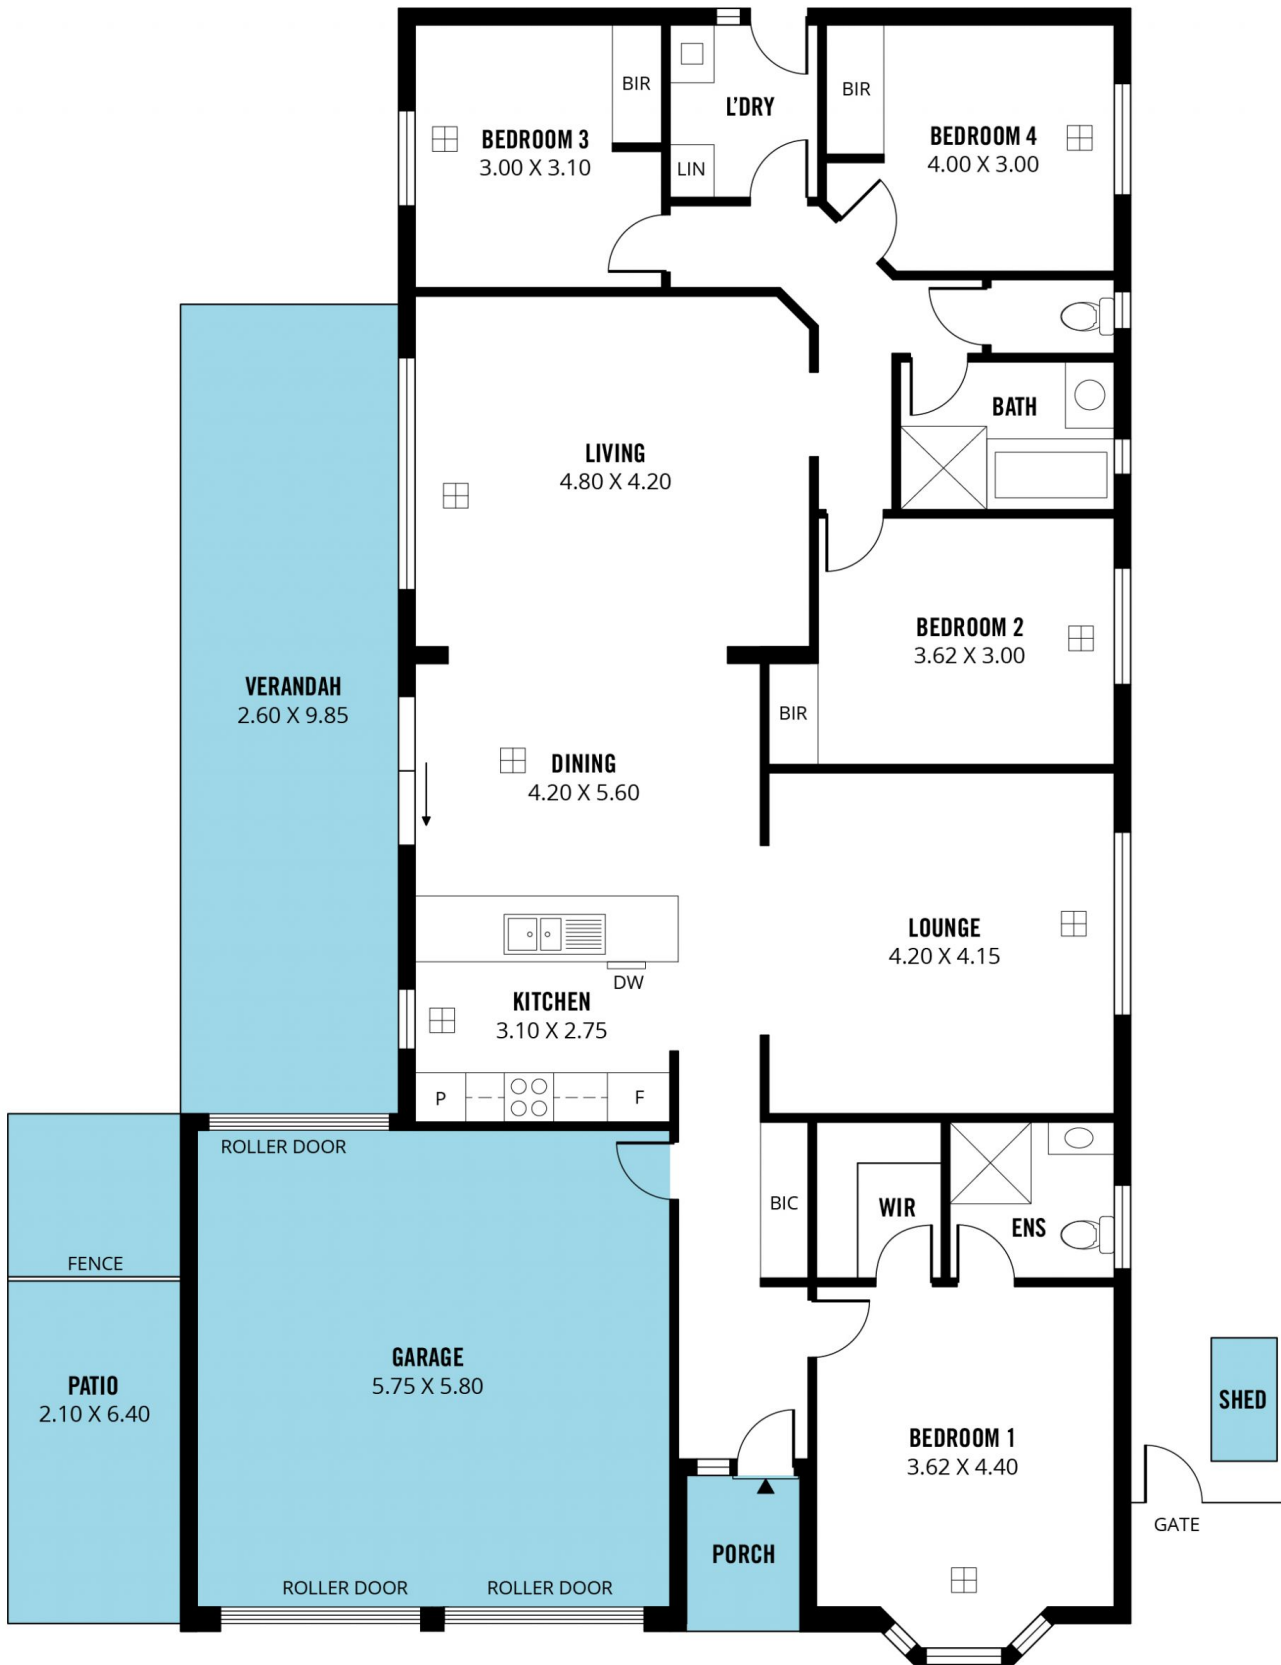

Scale in metres. This drawing is for illustration purposes only. All measurements are approximate and details intended to be relied upon should be independently verified.

Produced by **The Fotobase Group**