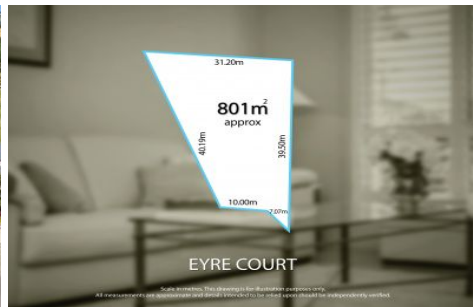

## 4 Eyre Court Mount Compass SA

Please contact David Hams from Magain Real Estate for all your property advice.

This great sized 801m<sup>2</sup> allotment is tucked away in a very quiet and private location within the impressive Mount Compass Golf Course Estate.