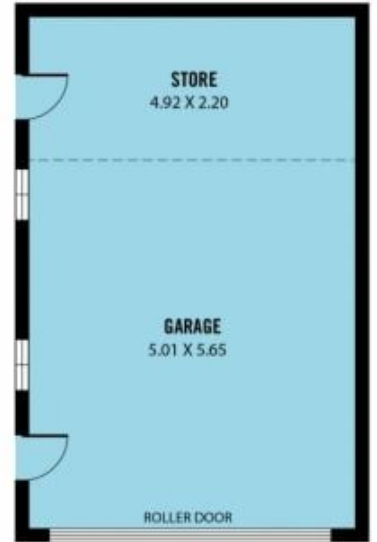

[For full version visit the website](https://www.magain.com.au/property/41-pembroke-drive-reynella-sa/8434766)

**Type** : House  
**Price** : \$ 601,000  
**Building Size** : 130 sqm  
**Land Size** : 664 sqm  
**View** : <https://www.magain.com.au/property/41-pembroke-drive-reynella-sa/8434766>

**Jemma Turner**  
08 8366 2230

m

Scale in metres. This drawing is for illustration purposes only. All measurements are approximate and details intended to be relied upon should be independently verified.