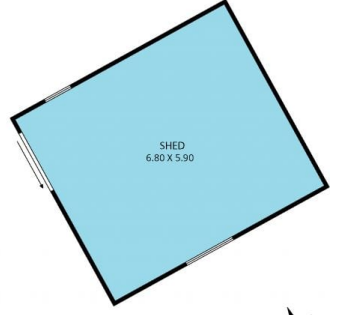

Produced by The Fotobase Group