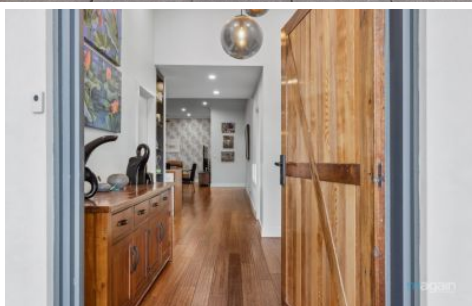

## 11 Castle Street Old Noarlunga SA

5 🛏 3 🚿 3 🚗

Please contact David Hams from Magain Real Estate for all your property advice.

Positioned in the heart of the charming Old Noarlunga Township, this extremely impressive custom-built residence has been proudly owned by the current family for over 50 years and has been fully renovated to the highest of standards and thoughtfully designed throughout. From the moment you arrive, the home impresses with its striking façade, timber-decking that leads to an oversized feature front door that sets the tone for what's to come.