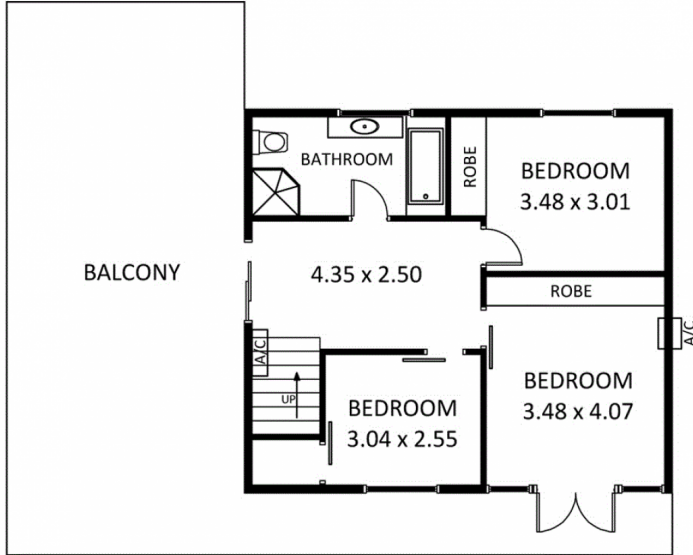

Type : House

View : <https://www.magain.com.au/property/1132-lower-north-east-road-highbury-sa/8435482>

The house itself is in great condition and features 3-4 bedrooms, neat bathroom, 2 spacious living areas, heating and cooling, and a large balcony with views of the foot hills, providing plenty of scope to receive rental income whilst planning the development.

HIGHBURY

1132 Lower North East Road

This drawing is for illustrative purposes only.
All measurements are approximate and details intended
to be relied upon should be independently verified.

UPPER LEVEL

LOWER LEVEL