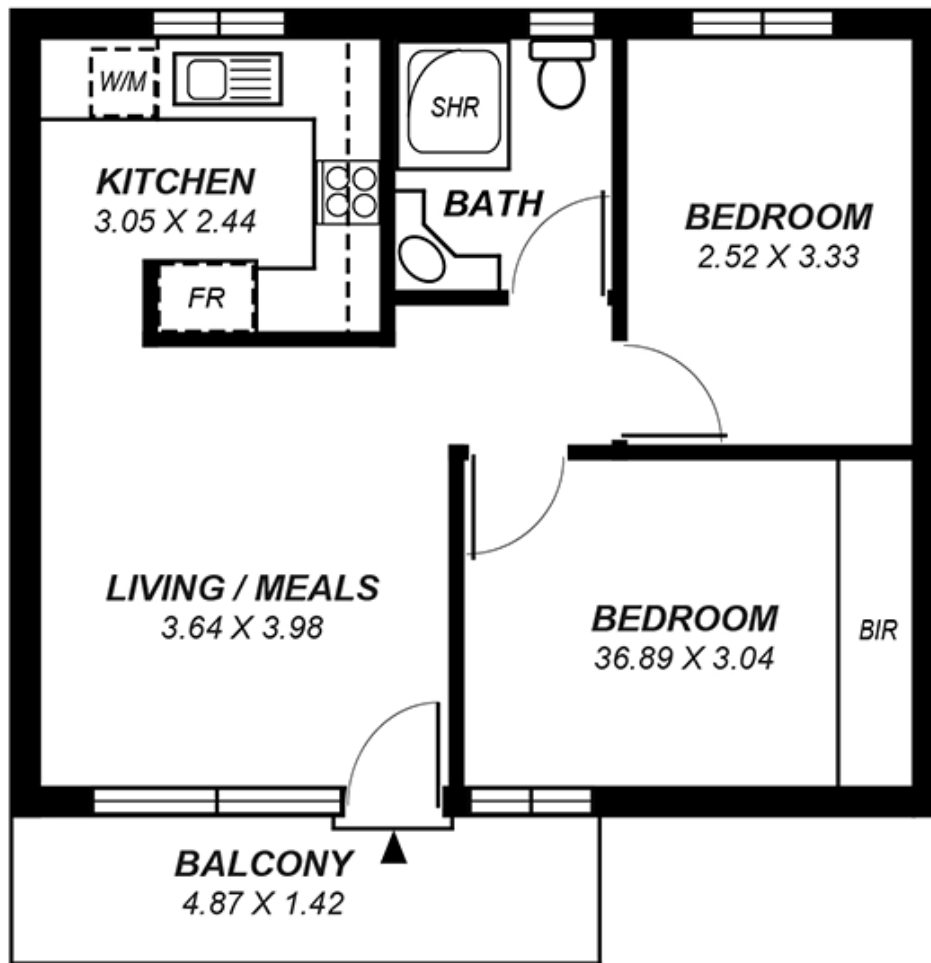

MAGAIN

13/50 Adelphi Crescent GLENELG NORTH SA

2  **1**  **1** 

INSPECT BY APPOINTMENT 5PM SAT 30/6/12

Enjoy life by the beach in this terrific location close to all the facilities that make Glenelg one of Adelaide's most popular seaside suburbs. Situated on the desirable top floor overlooking the water comprising 2 bedrooms, main with built ins, good size living with large windows taking full advantage of the outlook, attractive kitchen and bathroom, private balcony area and off street parking.

*This drawing is for illustration purposes only .
All measurements are approximate and details intended
to be relied upon should be independently verified.*