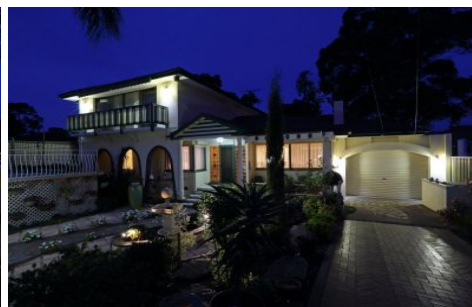

MAGAIN

23 Packers Drive HIGHBURY SA

4 2 4

Meticulously presented and lovingly maintained home built and lived in by the same owners since new. Offering an enviable lifestyle with spectacular views across Linear Park, the foothills and surrounding suburbs.

With a host of outstanding features and over 3 levels of living and entertaining on a generous allotment this is a property that you can be immensely proud of in years to come.

Some of the homes superb features include:

INTERNALLY

Marble steps leading to front door
Entrance hall, lounge and dining areas with Cedar ceilings

[For full version visit the website](https://www.magain.com.au/property/23-packers-drive-highbury-sa/8435548)