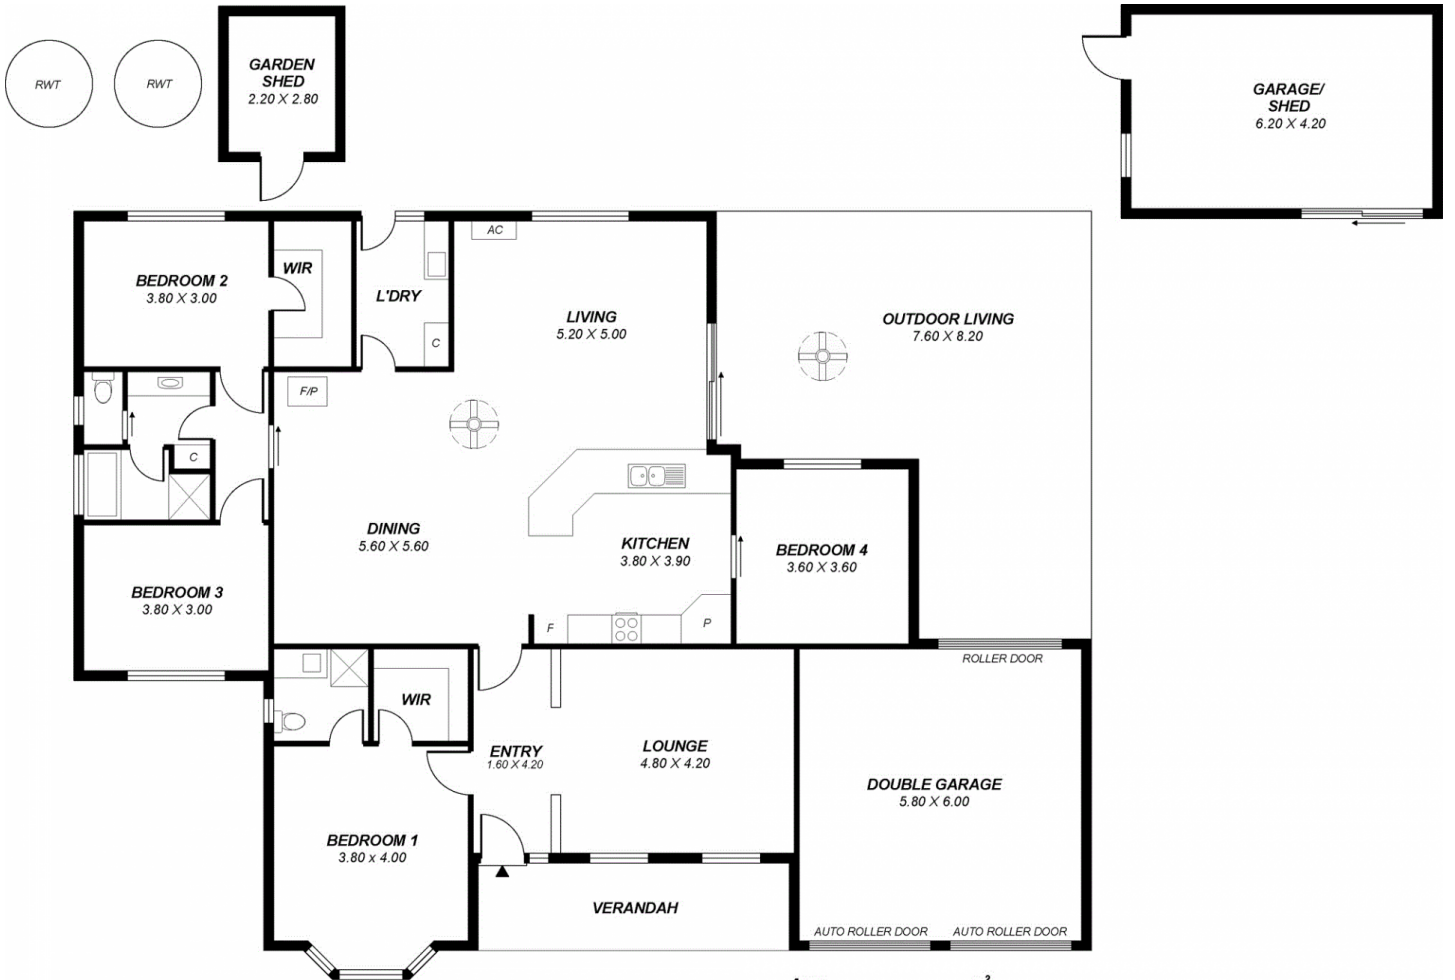

*This drawing is for illustration purposes only.
All measurements are approximate and details intended
to be relied upon should be independently verified.*

Area	m²
Living	194.46
Verandah	11.52
Garage/ Shed	76.36
Outdoor Living	52.25
Total	334.59