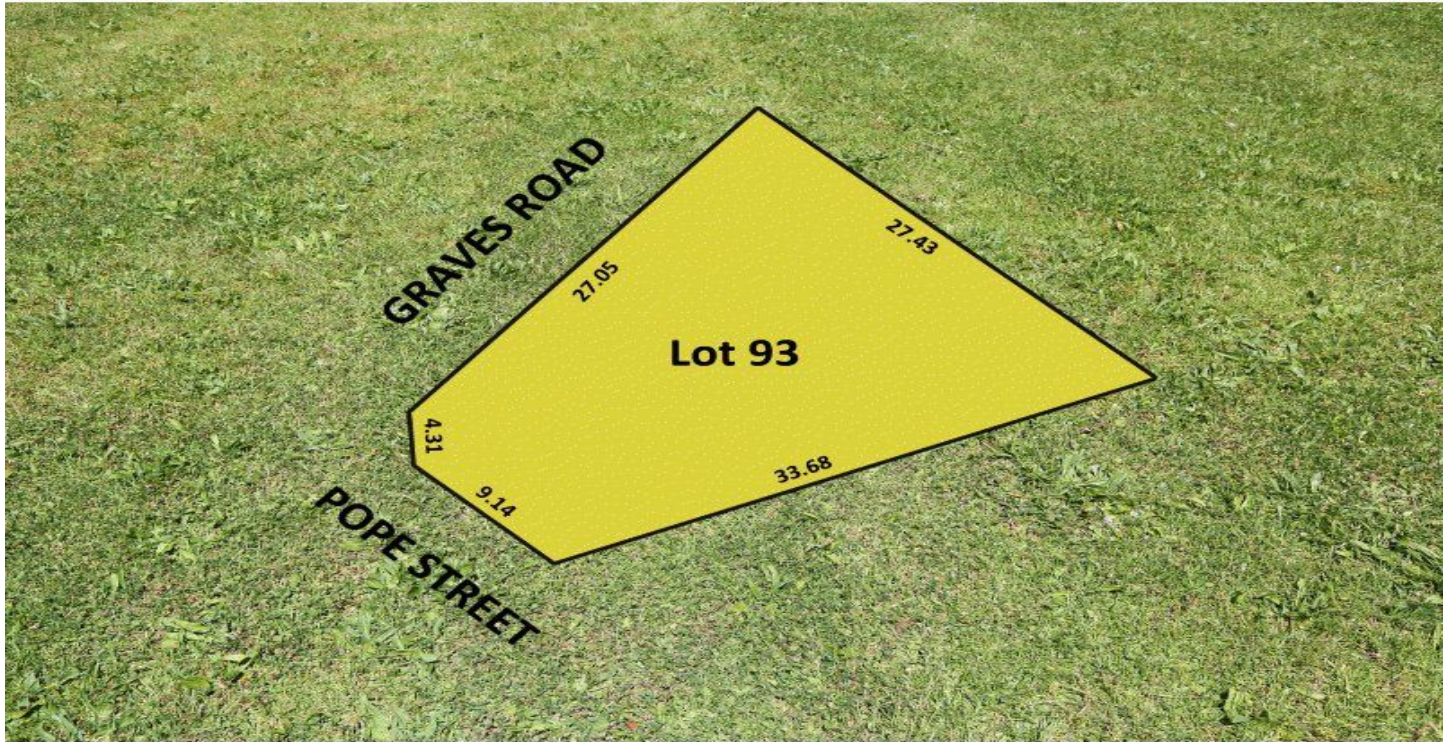

## L93 Pope Street NEWTON SA

This is a fantastic opportunity to build your own dream home or for the shrewd developer with an eye for potential (Subject to all necessary council consent).

Located in the heart of Newton within walking distance to St Francis of Assisi, Newton Shopping Centre as well having access to excellent public transport links to the City. This is an opportunity not to be missed.

For further details phone Grace Centofanti on 0412 118 685.

Property Code: 1065

**Type** : Land  
**Land Size** : 597 sqm  
**View** : <https://www.magain.com.au/property/l93-pope-street-newton-sa/8435943>