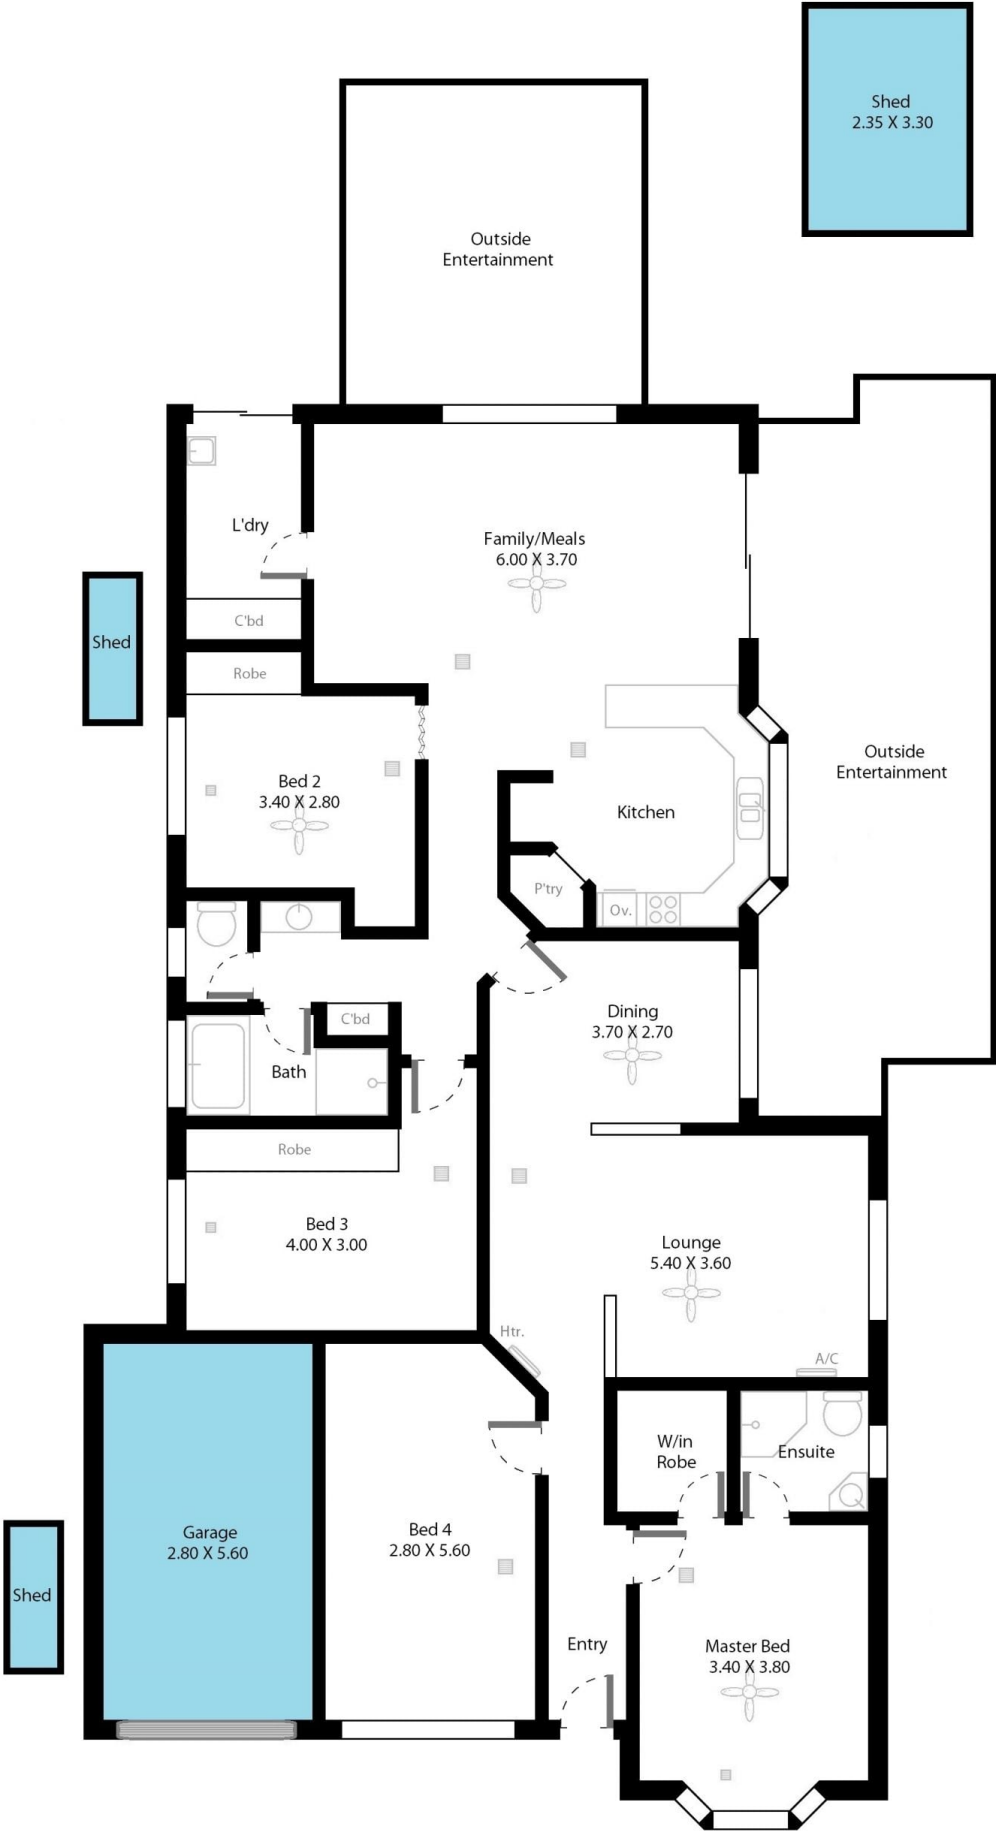

14 Riddoch Crescent Woodcroft, South Australia.