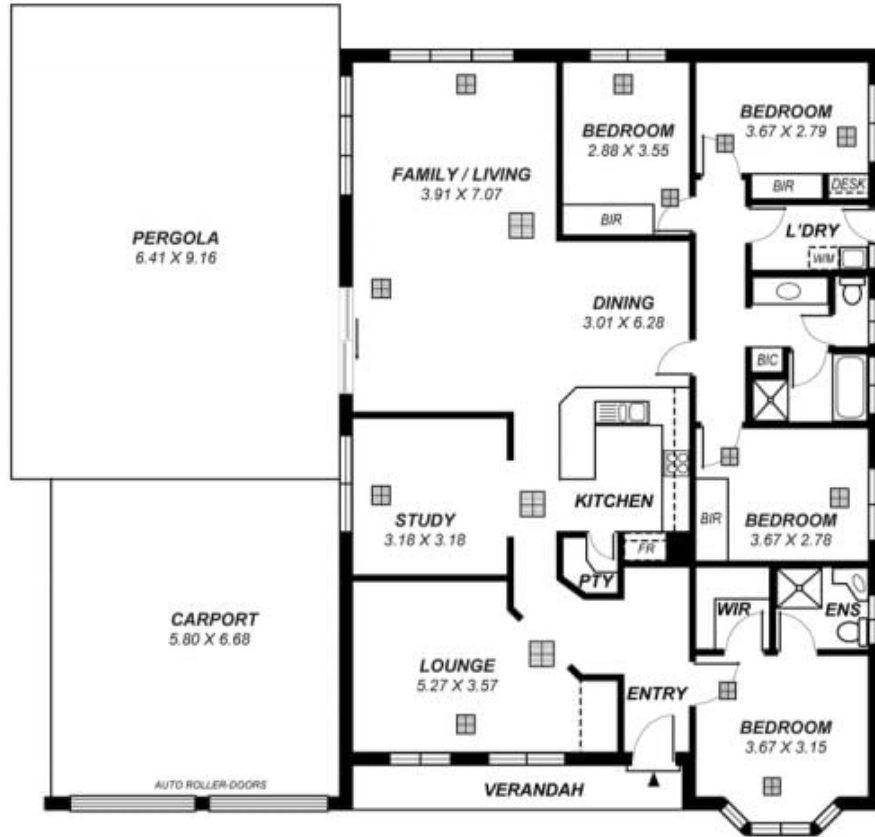

The spacious floor plan offers four generous bedrooms, master with walk in robe & ensuite, while the other three rooms all feature built in robes, plus one bedroom with a matching built in study desk. The front formal lounge room offers beautiful views, there is a formal dining room, the current owners use as a home office. The open plan living

Type : House
Building Size : 19 sqm
Land Size : 650 sqm
View : <https://www.magain.com.au/property/2-spy-glass-hill-circuit-seaford-rise-sa/8436162>

Zoe Ball
08 8381 6000

[For full version visit the website](https://www.magain.com.au)

*This drawing is for illustration purposes only .
All measurements are approximate and details intended
to be relied upon should be independently verified.*