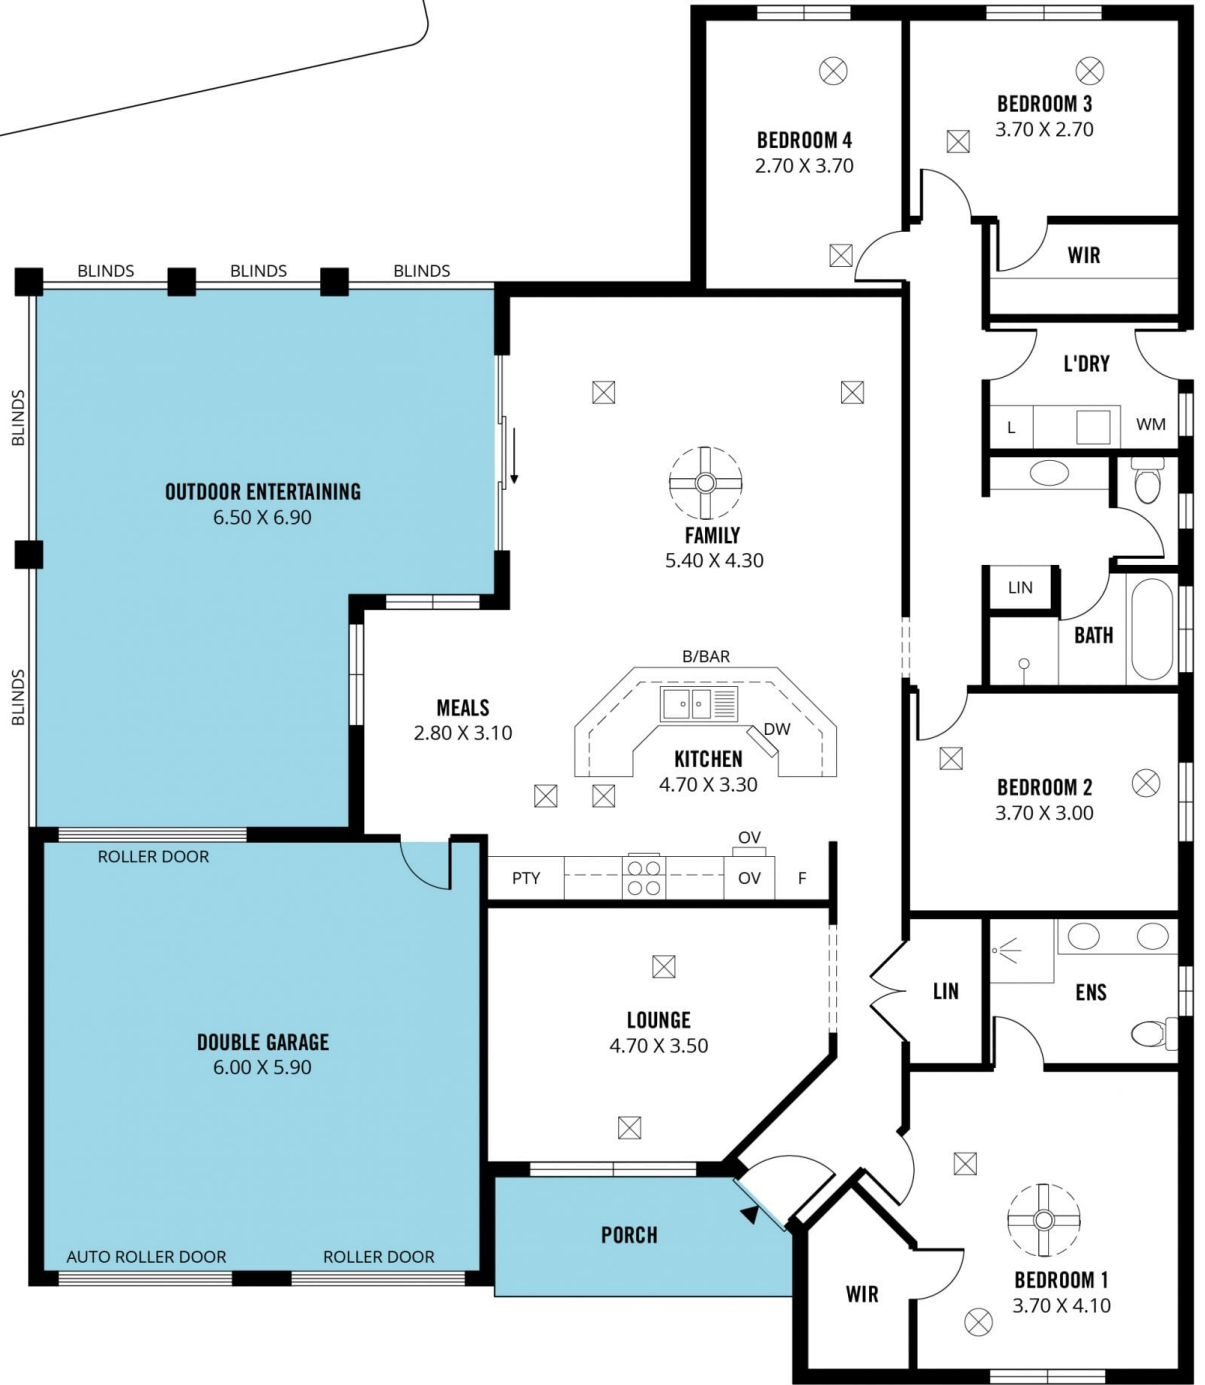

MAGAIN

32 Parken Court NOARLUNGA DOWNS SA

4 2 2

Set in 'The Riverview' estate in a quiet court amongst other quality homes, this generous family home has so much to offer! From picturesque views down to Onkaparinga River, a stunning outdoor entertaining area with a salt water pool, multiple living areas and countless features inside the home, don't miss out on this one!

You can't miss this home from the street, with a lush garden and established palms welcoming you to your large 4 bedroom oasis. The master with a large WIR and ensuite with double vanity is fitted with quality fixtures. The elegant kitchen is complete with Westinghouse stainless steel oven & dishwasher, with island bench that overlooks the open plan living/dining area.

Type : House
Building Size : 21 sqm
Land Size : 788 sqm
View : <https://www.magain.com.au/property/32-parken-court-noarlunga-downs-sa/8436170>

Scott McPharlin
08 8382 0029

[For full version visit the website](https://www.magain.com.au)

<https://www.magain.com.au>
Magain Real Estate

Shop 15, Woodcroft Market Plaza, 217 Pimpala Road W
08 8381 6000

Scale in metres. This drawing is for illustration purposes only. All measurements are approximate and details intended to be relied upon should be independently verified.