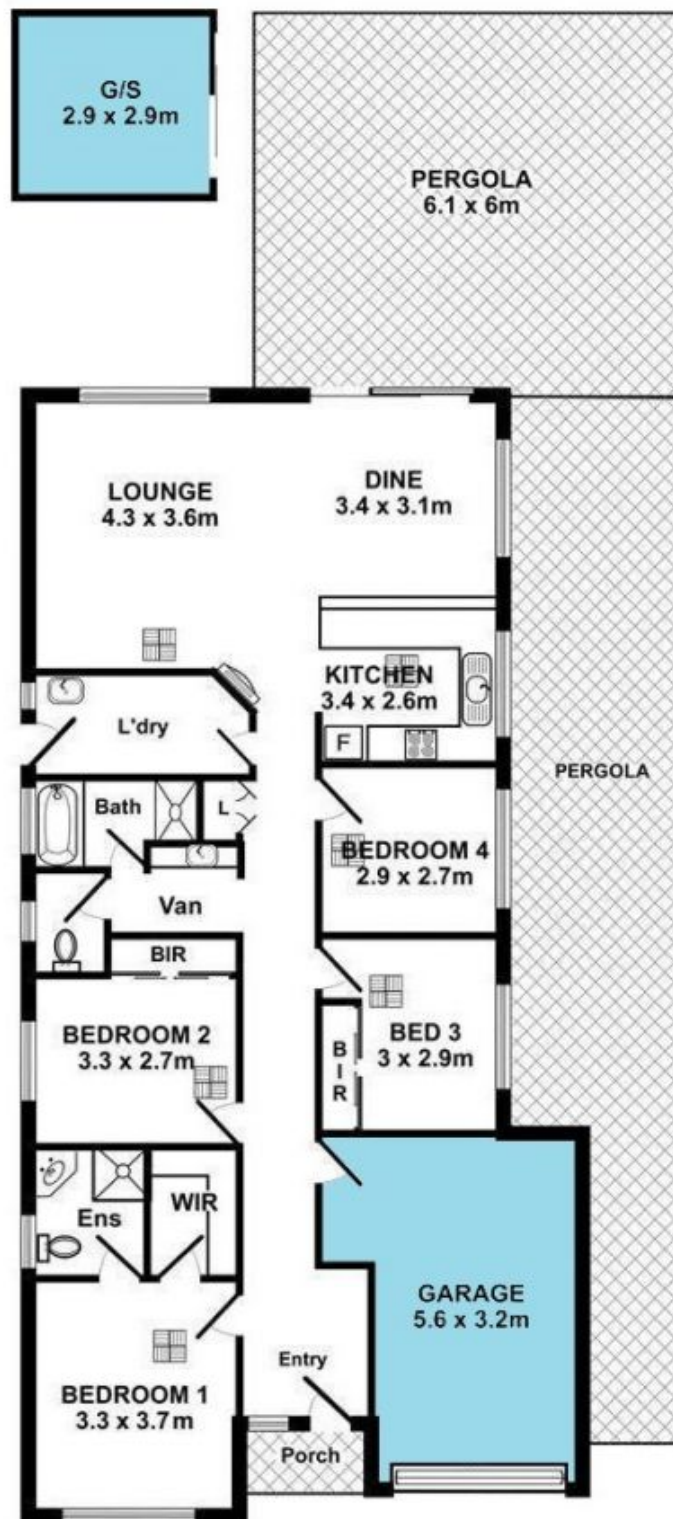

MAGAIN

25 Tuscanny Way WOODCROFT SA

4  2  1 

Type : House
Building Size : 15 sqm
Land Size : 360 sqm
View : <https://www.magain.com.au/property/25-tuscanny-way-woodcroft-sa/8436172>

Zoe Ball
08 8381 6000

25 Tuscanny Way Woodcroft, South Australia.

Picture intended as a reference only. Any specific measurements required should be obtained by an independent surveyor.