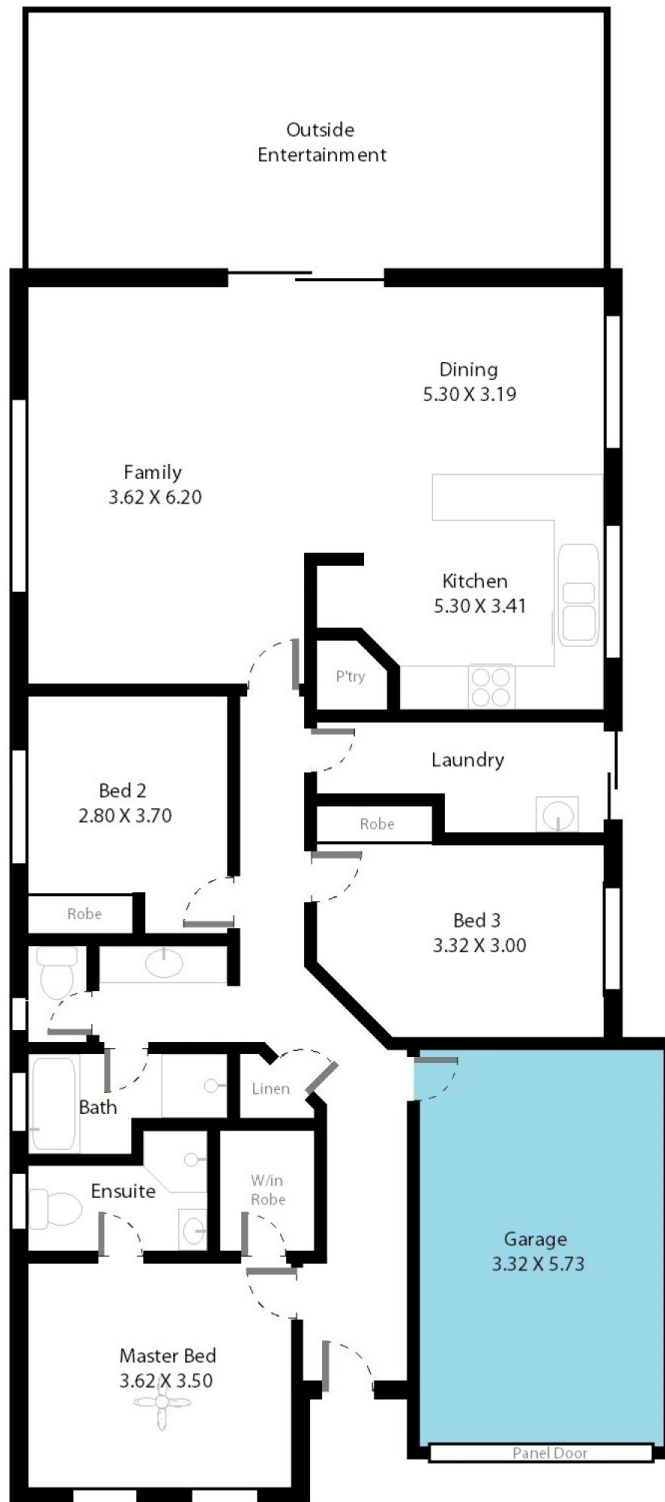

# MAGAIN

27 Sovereign Drive WOODCROFT SA

3  2  1 

**Type** : House  
**Building Size** : 17 sqm  
**Land Size** : 373 sqm  
**View** : <https://www.magain.com.au/property/27-sovereign-drive-woodcroft-sa/8436265>

**Zoe Ball**  
08 8381 6000

27 Sovereign Drive Woodcroft, South Australia.

**Picture intended as a reference only.** Any specific measurements required should be obtained by an independent surveyor.