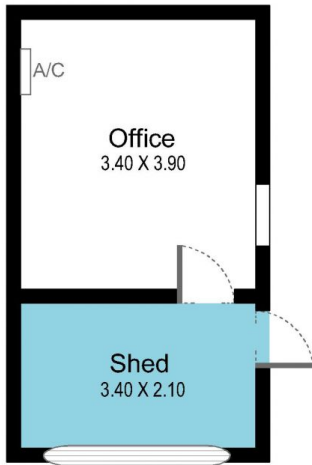

20 Nannigai Drive Hallett Cove, South Australia

Picture intended as a reference only. Any specific measurements required should be obtained by an independent surveyor.