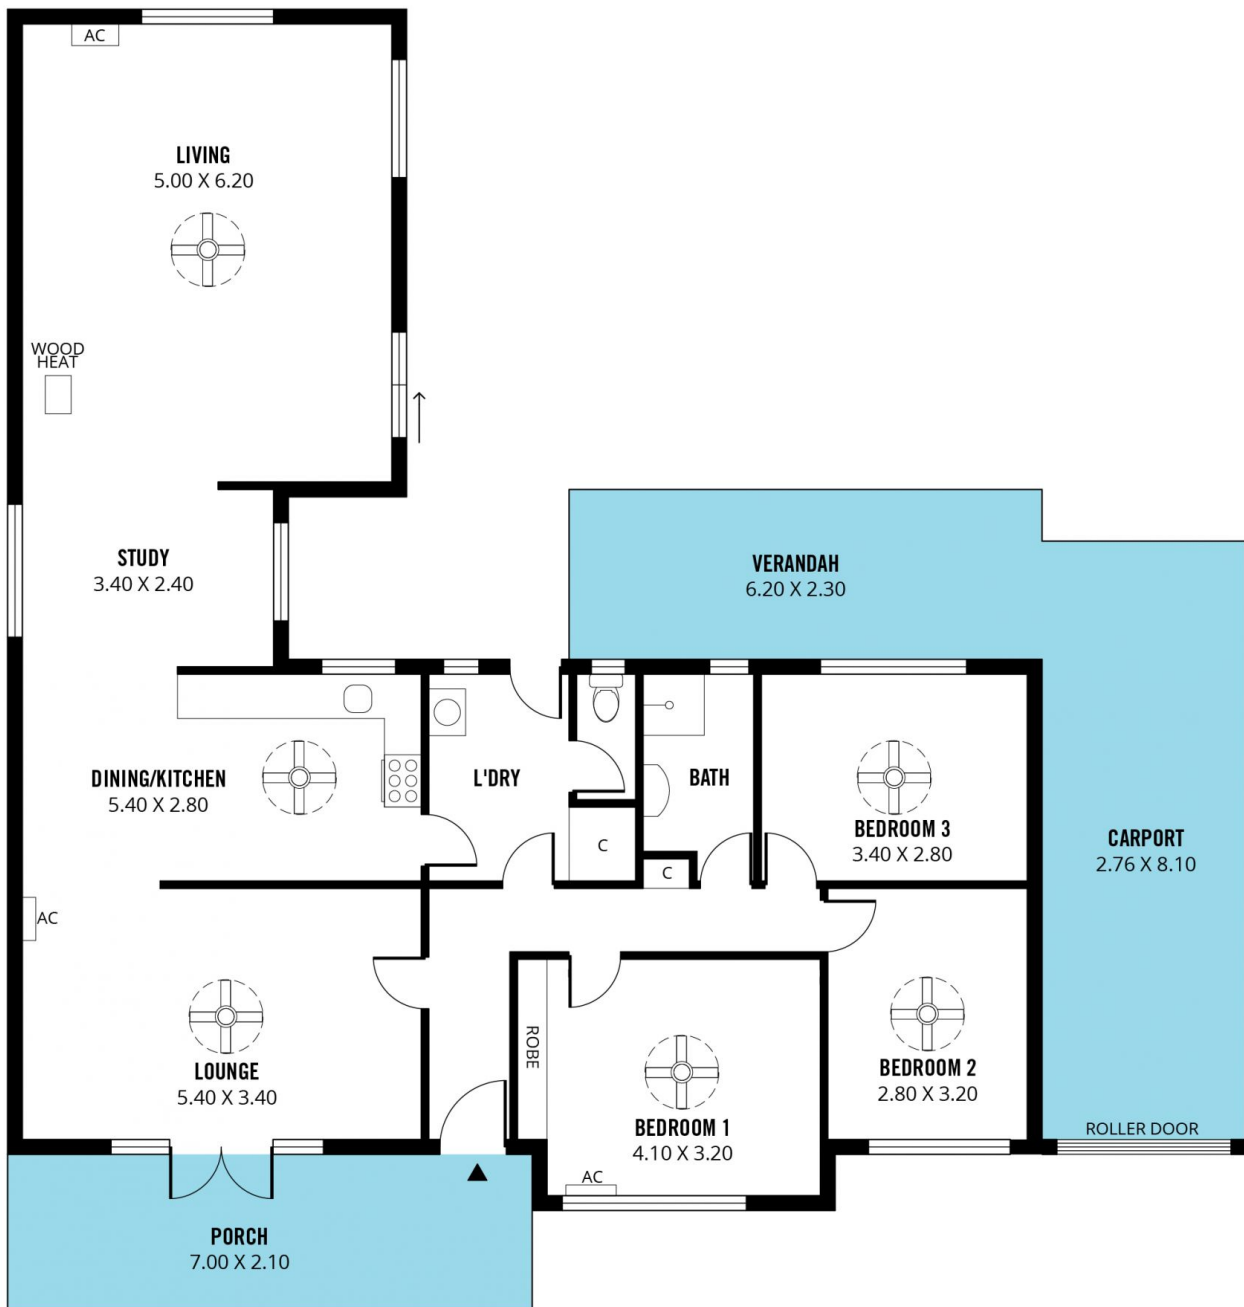

MAGAIN

7 Grandview Grove REYNELLA SA

3 1 1

Please contact Mike Dobbin or Zoe Ball for inspection details.

Set on a large 700sqm block this lovely cottage style home is sure to please young home buyers looking to move into this popular location, close by to local schools as well as handy to local shops & amenities.

Some great features are

> 3 bedrooms, main with built in robes spacious main bathroom

> formal lounge with stunning French doors looking out onto the beautiful gardens

[For full version visit the website](https://www.magain.com.au/property/7-grandview-grove-reynella-sa/8436552)

Type : House
Building Size : 11 sqm
Land Size : 700 sqm
View : <https://www.magain.com.au/property/7-grandview-grove-reynella-sa/8436552>

Zoe Ball
08 8381 6000

Scale in metres. This drawing is for illustration purposes only. All measurements are approximate and details intended to be relied upon should be independently verified.