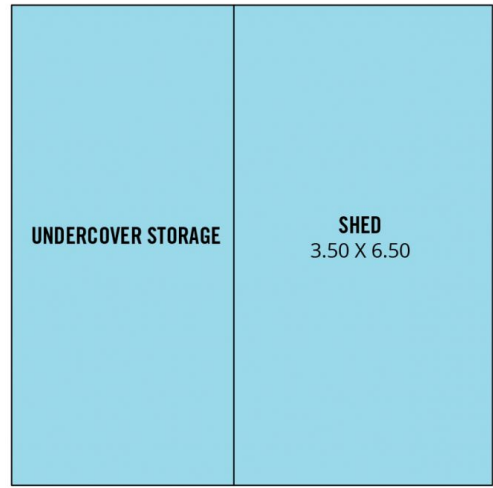

Some great features are

> 3 bedrooms, main with built in robes spacious main bathroom

> formal lounge with stunning French doors looking out onto the beautiful gardens

[For full version visit the website](https://www.magain.com.au/property/7-grandview-grove-reynella-sa/8436552)

Type : House
Building Size : 11 sqm
Land Size : 700 sqm
View : <https://www.magain.com.au/property/7-grandview-grove-reynella-sa/8436552>

Zoe Ball
08 8381 6000

Scale in metres. This drawing is for illustration purposes only. All measurements are approximate and details intended to be relied upon should be independently verified.