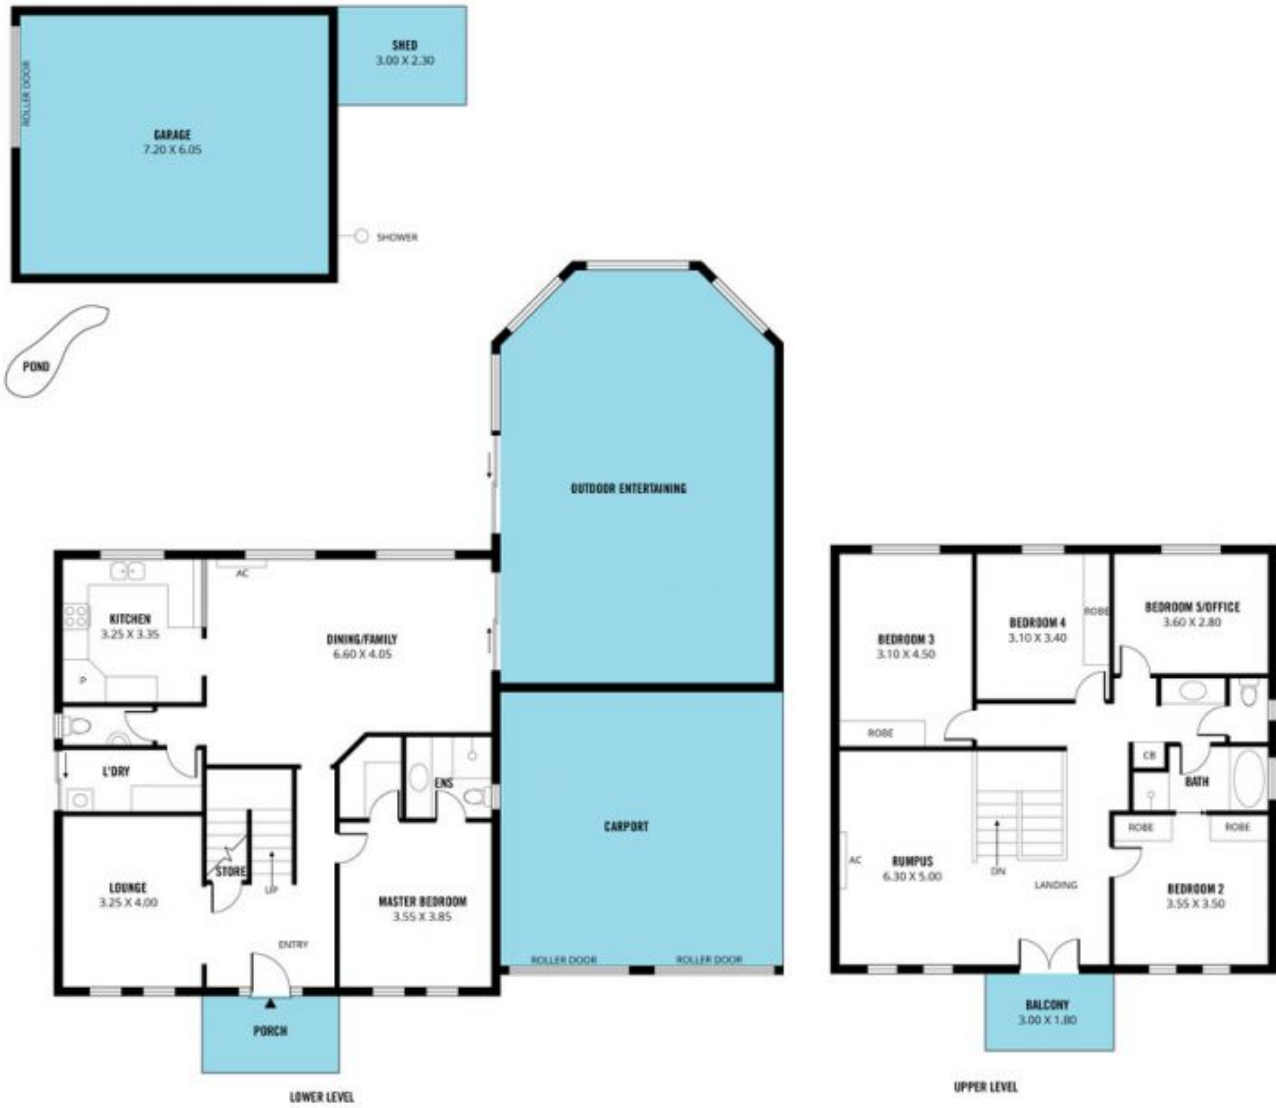

Produced by The Fotobase Group